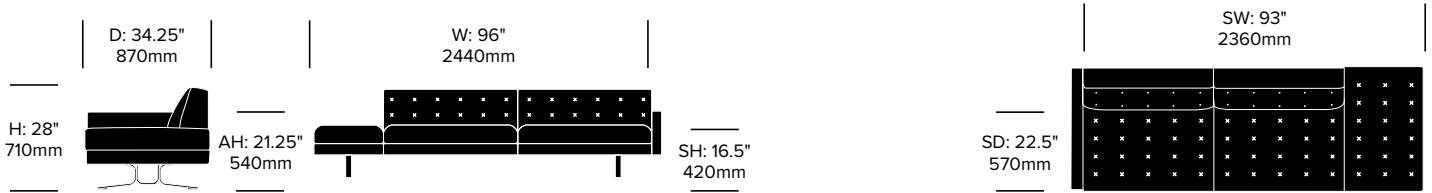

Kennedee Jr.

Poltrona Frau | Jean-Marie Massaud | 2014 | Imported from Italy

To order, specify:

1. Product number
2. Upholstery and color

Two Seat with Right Arm, Bench on Left	Number	List Price
Leather	HCPF-KJS4	11,530.00