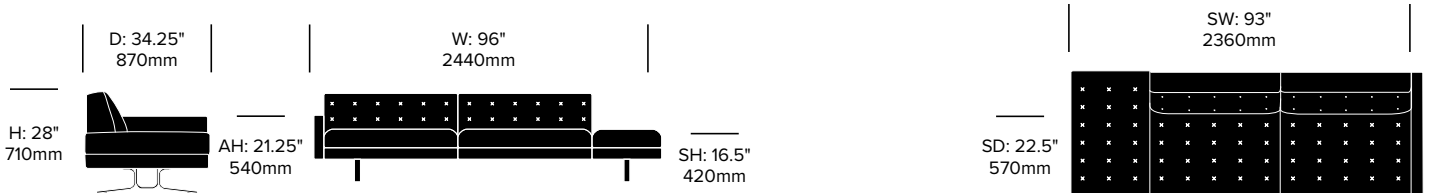

# Kennedee Jr.

Poltrona Frau | Jean-Marie Massaud | 2014 | Imported from Italy

**To order, specify:**

1. Product number
2. Upholstery and color

Two Seat with Right Arm, Bench on Left	Number	List Price
Leather	HCPF-KJS4	11,530.00

Two Seat with Left Arm, Bench on Right	Number	List Price
Leather	HCPF-KJS5	11,530.00

Wide Two Seat with Right Arm, Bench on Left	Number	List Price
Leather	HCPF-KJS6	12,600.00

Wide Two Seat with Left Arm, Bench on Right	Number	List Price
Leather	HCPF-KJS7	12,600.00