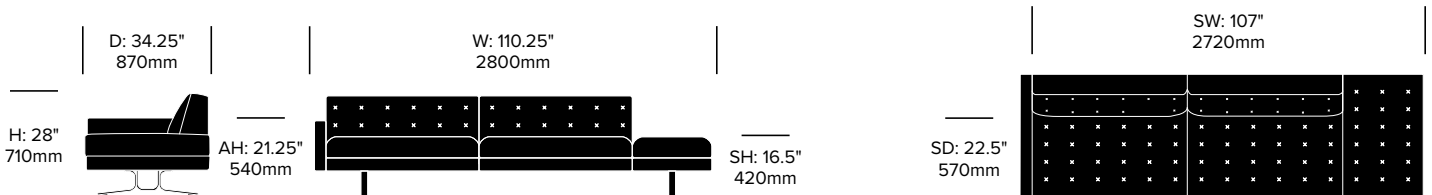

# Kennedee Jr.

Poltrona Frau | Jean-Marie Massaud | 2014 | Imported from Italy

**To order, specify:**

1. Product number
2. Upholstery and color

Two Seat with Right Arm, Bench on Left	Number	List Price
Leather	HCPF-KJS4	11,530.00

Two Seat with Left Arm, Bench on Right	Number	List Price
Leather	HCPF-KJS5	11,530.00

Wide Two Seat with Right Arm, Bench on Left	Number	List Price
Leather	HCPF-KJS6	12,600.00

Wide Two Seat with Left Arm, Bench on Right	Number	List Price
Leather	HCPF-KJS7	12,600.00