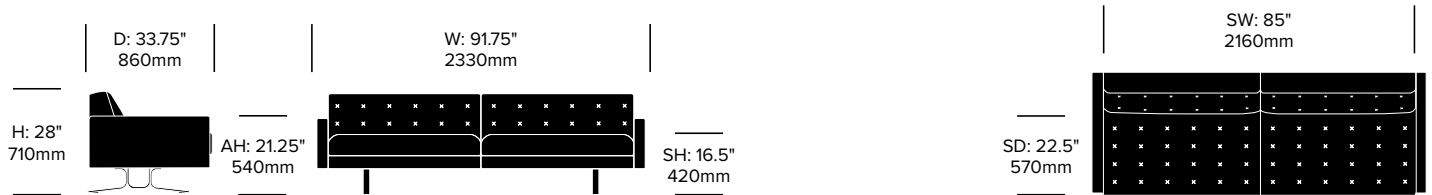

# Kennedee Jr.

Poltrona Frau | Jean-Marie Massaud | 2014 | Imported from Italy

**To order, specify:**

1. Product number
2. Upholstery and color

Two Seat Sofa	Number	List Price
Leather	HCPF-KJS1	10,270.00

Wide Two Seat Sofa	Number	List Price
Leather	HCPF-KJS2	11,350.00