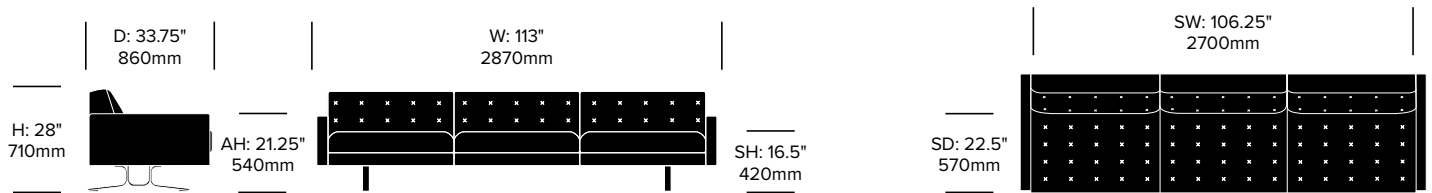

# Kennedee Jr.

Poltrona Frau | Jean-Marie Massaud | 2014 | Imported from Italy

**To order, specify:**

1. Product number
2. Upholstery and color

Two Seat Sofa	Number	List Price
Leather	HCPF-KJS1	10,270.00

Wide Two Seat Sofa	Number	List Price
Leather	HCPF-KJS2	11,350.00