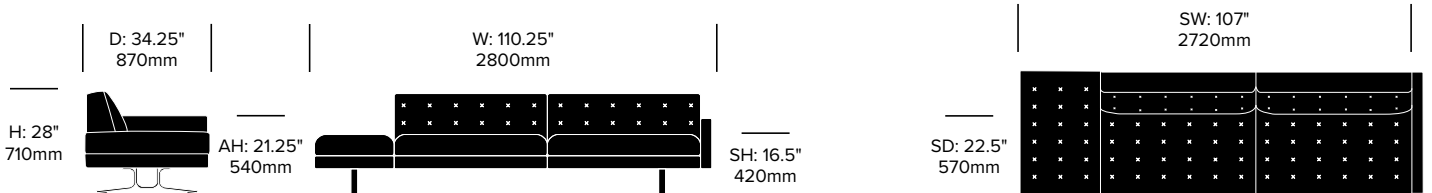

# Kennedee Jr.

Poltrona Frau | Jean-Marie Massaud | 2014 | Imported from Italy

**To order, specify:**

1. Product number
2. Upholstery and color

Two Seat with Right Arm, Bench on Left	Number	List Price
Leather	HCPF-KJS4	11,530.00

Two Seat with Left Arm, Bench on Right	Number	List Price
Leather	HCPF-KJS5	11,530.00

Wide Two Seat with Right Arm, Bench on Left	Number	List Price
Leather	HCPF-KJS6	12,600.00

Wide Two Seat with Left Arm, Bench on Right	Number	List Price
Leather	HCPF-KJS7	12,600.00