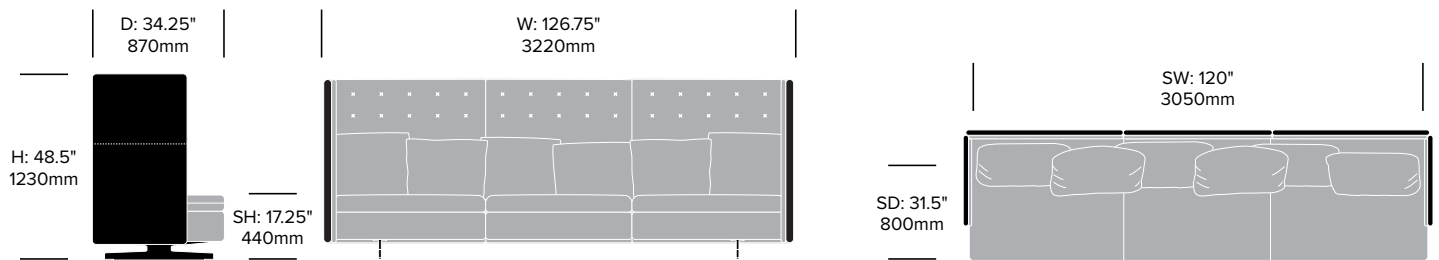

GranTorino HB

Poltrona Frau | Jean-Marie Massaud | 2013 | Imported from Italy

To order, specify:

1. Product number
2. Interior upholstery and color
3. Exterior upholstery and color

Three Seat Sofa	Number	COM	List Price
Color System Leather Exterior	HCPF-GHL3-21S	14,350.00	17,688.00
Saddle Extra Leather Exterior	HCPF-GHL3-21S	18,600.00	22,440.00

Wide Three Seat Sofa	Number	COM	List Price
Color System Leather Exterior	HCPF-GHL3-21G	16,510.00	20,383.00
Saddle Extra Leather Exterior	HCPF-GHL3-21G	21,270.00	25,696.00