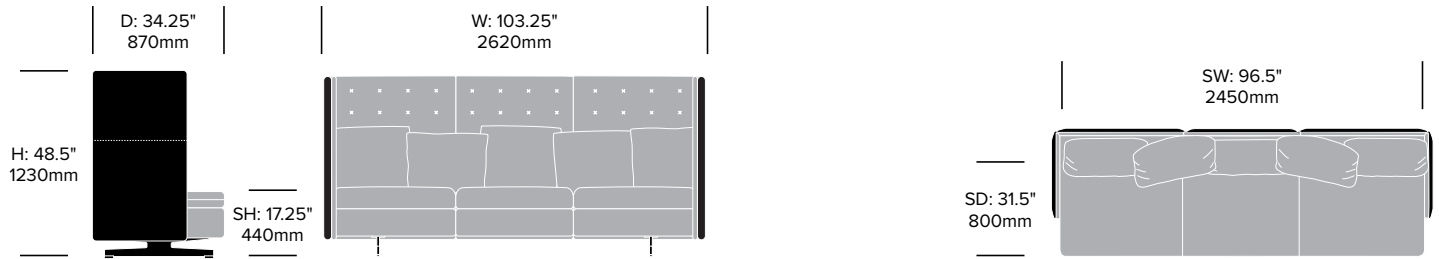

COM yardage:	13.2 linear yards plain (lounge chair)
	14.4 linear yards repeat (lounge chair)
	18.0 linear yards plain (two seat sofa)
	19.2 linear yards repeat (two seat sofa)
	22.8 linear yards plain (wide two seat sofa)
	25.1 linear yards repeat (wide two seat sofa)
	27.5 linear yards plain (three seat sofa)
	29.9 linear yards repeat (three seat sofa)
	33.5 linear yards plain (wide three seat sofa)
	37.1 linear yards repeat (wide three seat sofa)

Two Seat Sofa	Number	COM	List Price
Color System Leather Exterior	HCPF-GHL2-21S	10,440.00	12,815.00
Saddle Extra Leather Exterior	HCPF-GHL2-21S	13,760.00	16,467.00

Wide Two Seat Sofa	Number	COM	List Price
Color System Leather Exterior	HCPF-GHL2-21G	11,680.00	14,278.00
Saddle Extra Leather Exterior	HCPF-GHL2-21G	15,360.00	18,326.00

GranTorino HB

Poltrona Frau | Jean-Marie Massaud | 2013 | Imported from Italy

To order, specify:

1. Product number
2. Interior upholstery and color
3. Exterior upholstery and color

Three Seat Sofa	Number	COM	List Price
Color System Leather Exterior	HCPF-GHL3-21S	14,350.00	17,688.00
Saddle Extra Leather Exterior	HCPF-GHL3-21S	18,600.00	22,440.00