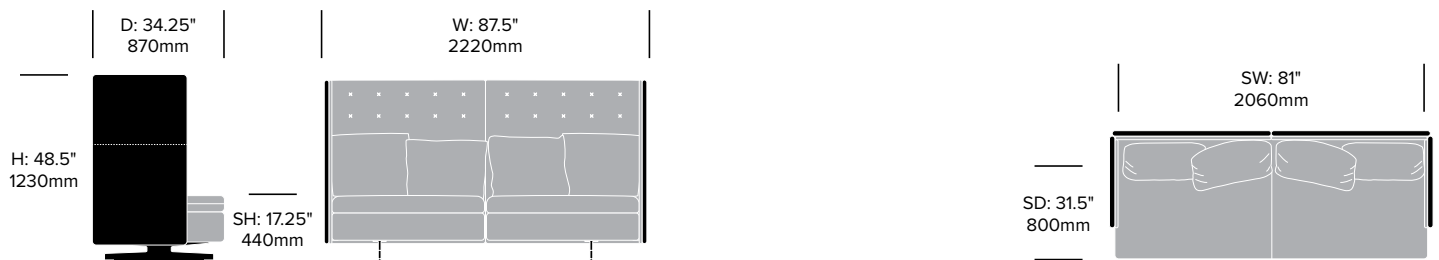

COM yardage:	13.2 linear yards plain (lounge chair)
	14.4 linear yards repeat (lounge chair)
	18.0 linear yards plain (two seat sofa)
	19.2 linear yards repeat (two seat sofa)
	22.8 linear yards plain (wide two seat sofa)
	25.1 linear yards repeat (wide two seat sofa)
	27.5 linear yards plain (three seat sofa)
	29.9 linear yards repeat (three seat sofa)
	33.5 linear yards plain (wide three seat sofa)
	37.1 linear yards repeat (wide three seat sofa)

Gran Torino HB

Poltrona Frau | Jean-Marie Massaud | 2013 | Imported from Italy

To order, specify:

1. Product number
2. Interior upholstery and color
3. Exterior upholstery and color

Lounge Chair	Number	COM	List Price
Color System Leather Exterior	HCPF-GHL1-21G	7,930.00	9,592.00
Saddle Extra Leather Exterior	HCPF-GHL1-21G	10,000.00	13,167.00

Two Seat Sofa	Number	COM	List Price
Color System Leather Exterior	HCPF-GHL2-21S	10,440.00	12,815.00
Saddle Extra Leather Exterior	HCPF-GHL2-21S	13,760.00	16,467.00

Wide Two Seat Sofa	Number	COM	List Price
Color System Leather Exterior	HCPF-GHL2-21G	11,680.00	14,278.00
Saddle Extra Leather Exterior	HCPF-GHL2-21G	15,360.00	18,326.00