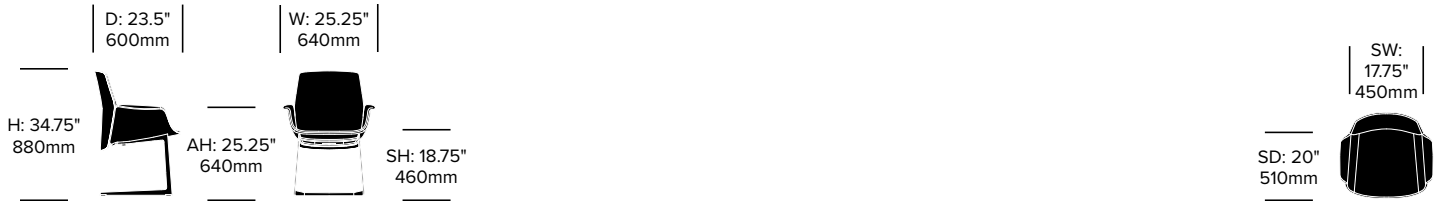

Downtown

Poltrona Frau | Jean-Marie Massaud | 2014 | Imported from Italy

To order, specify:

1. Product number
2. Upholstery and color

SIDE CHAIR WITH SLED BASE

Leather	Number		List Price
Chrome Base	HCPF-DTSS-C1		3,070.00
Black Painted Base	HCPF-DTSS-P1		3,070.00

Fabric	Number	COM	List Price
Chrome Base	HCPF-DTSS-C2	2,540.00	2,950.00
Black Painted Base	HCPF-DTSS-P2	2,540.00	2,950.00