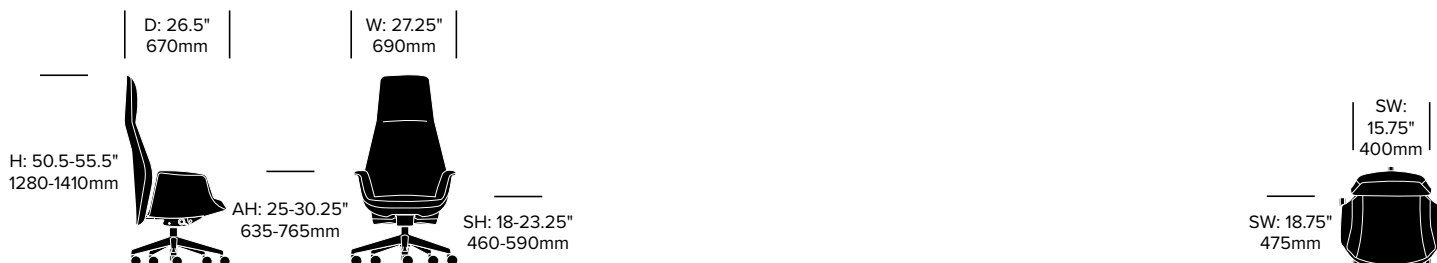

Downtown

Poltrona Frau | Jean-Marie Massaud | 2014 | Imported from Italy

To order, specify:

1. Product number
2. Upholstery and color

HIGH BACK EXECUTIVE CHAIR

Leather	Number	List Price
Polished Aluminum Base	HCPF-DP5L-TX	4,300.00
Black Painted Base	HCPF-DP5P-TX	4,300.00
Microperforated Leather	Number	List Price
Polished Aluminum Base	HCPF-DP5L-TY	4,550.00
Black Painted Base	HCPF-DP5P-TY	4,550.00