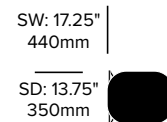

Low Stool	Number	COM/COL	List Price
Leather	HCCE-MSS1-1	775.00	1,060.00
Fabric	HCCE-MSS1-2	735.00	830.00
Faux Leather	HCCE-MSS1-3	735.00	775.00
Wood	HCCE-MSS1-W		615.00

Medium Stool	Number	COM/COL	List Price
Leather	HCCE-MSS2-1	905.00	1,190.00
Fabric	HCCE-MSS2-2	880.00	955.00
Faux Leather	HCCE-MSS2-3	880.00	905.00
Wood	HCCE-MSS2-W		650.00