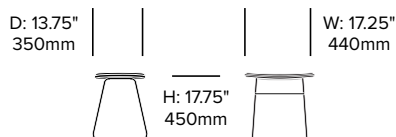

Base Trim

Matte Anthracite (6R-48)

Matte White (6R-1)

Satined Stainless Steel (24-435)

Morrison Stool

Cappellini | Jasper Morrison | 2003 | Made in the United States

To order, specify:

1. Product number
2. Upholstery and color or wood color
3. Base trim color

Low Stool	Number	COM/COL	List Price
Leather	HCCE-MSS1-1	775.00	1,060.00
Fabric	HCCE-MSS1-2	735.00	830.00
Faux Leather	HCCE-MSS1-3	735.00	775.00
Wood	HCCE-MSS1-W		615.00

Medium Stool	Number	COM/COL	List Price
Leather	HCCE-MSS2-1	905.00	1,190.00
Fabric	HCCE-MSS2-2	880.00	955.00
Faux Leather	HCCE-MSS2-3	880.00	905.00
Wood	HCCE-MSS2-W		650.00