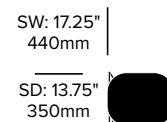

Low Stool	Number	COM/COL	List Price
Leather	HCCE-MSS1-1	775.00	1,060.00
Fabric	HCCE-MSS1-2	735.00	830.00
Faux Leather	HCCE-MSS1-3	735.00	775.00
Wood	HCCE-MSS1-W		615.00

Medium Stool	Number	COM/COL	List Price
Leather	HCCE-MSS2-1	905.00	1,190.00
Fabric	HCCE-MSS2-2	880.00	955.00
Faux Leather	HCCE-MSS2-3	880.00	905.00
Wood	HCCE-MSS2-W		650.00