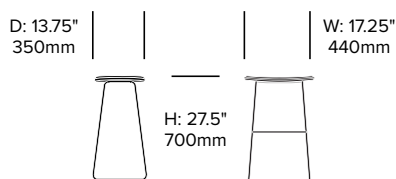

Base Trim

Matte Anthracite (6R-48)

Matte White (6R-1)

Satined Stainless Steel (24-435)

Morrison Stool

Cappellini | Jasper Morrison | 2003 | Made in the United States

To order, specify:

1. Product number
2. Upholstery and color or wood color
3. Base trim color

Low Stool	Number	COM/COL	List Price
Leather	HCCE-MSS1-1	775.00	1,060.00
Fabric	HCCE-MSS1-2	735.00	830.00
Faux Leather	HCCE-MSS1-3	735.00	775.00
Wood	HCCE-MSS1-W		615.00

Medium Stool	Number	COM/COL	List Price
Leather	HCCE-MSS2-1	905.00	1,190.00
Fabric	HCCE-MSS2-2	880.00	955.00
Faux Leather	HCCE-MSS2-3	880.00	905.00
Wood	HCCE-MSS2-W		650.00