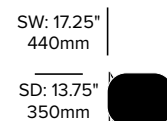

Low Stool	Number	COM/COL	List Price
Leather	HCCE-MSS1-1	775.00	1,060.00
Fabric	HCCE-MSS1-2	735.00	830.00
Faux Leather	HCCE-MSS1-3	735.00	775.00
Wood	HCCE-MSS1-W		615.00

Medium Stool	Number	COM/COL	List Price
Leather	HCCE-MSS2-1	905.00	1,190.00
Fabric	HCCE-MSS2-2	880.00	955.00
Faux Leather	HCCE-MSS2-3	880.00	905.00
Wood	HCCE-MSS2-W		650.00