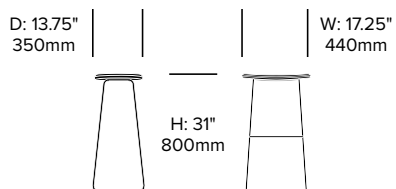

Base Trim

Matte Anthracite (6R-48)

Matte White (6R-1)

Satined Stainless Steel (24-435)

Morrison Stool

Cappellini | Jasper Morrison | 2003 | Made in the United States

To order, specify:

1. Product number
2. Upholstery and color or wood color
3. Base trim color

Low Stool	Number	COM/COL	List Price
Leather	HCCE-MSS1-1	775.00	1,060.00
Fabric	HCCE-MSS1-2	735.00	830.00
Faux Leather	HCCE-MSS1-3	735.00	775.00
Wood	HCCE-MSS1-W		615.00

Medium Stool	Number	COM/COL	List Price
Leather	HCCE-MSS2-1	905.00	1,190.00
Fabric	HCCE-MSS2-2	880.00	955.00
Faux Leather	HCCE-MSS2-3	880.00	905.00
Wood	HCCE-MSS2-W		650.00