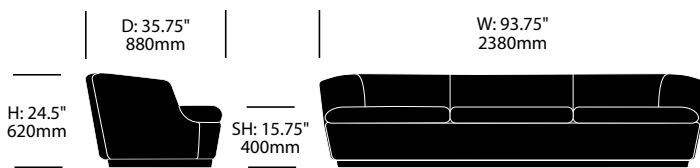

Two Seat Sofa

Number

COM/COL

List Price

Leather	HCCE-ORL2-1FP	5,650.00	7,100.00
Fabric	HCCE-ORL2-2FP	5,450.00	6,460.00
Faux Leather	HCCE-ORL2-3FP	5,450.00	5,650.00