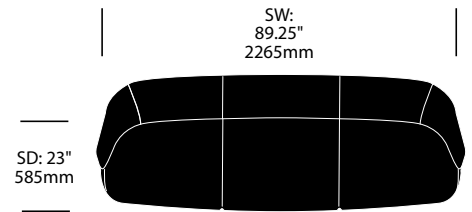

Two Seat Sofa

Number

COM/COL

List Price

Leather	HCCE-ORL2-1FP	5,650.00	7,100.00
Fabric	HCCE-ORL2-2FP	5,450.00	6,460.00
Faux Leather	HCCE-ORL2-3FP	5,450.00	5,650.00