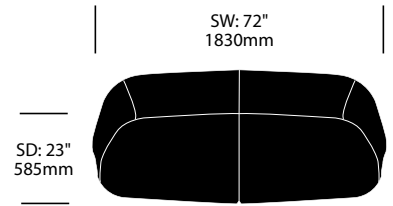

Orla

Cappellini | Jasper Morrison | 2014 | Imported from Italy

To order, specify:

1. Product number
2. Upholstery and color