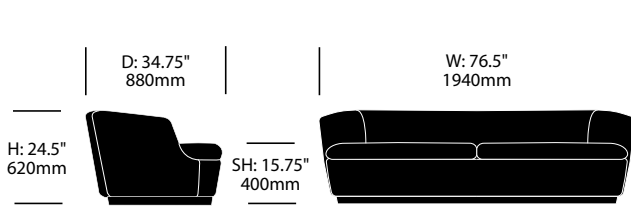

Orla

Cappellini | Jasper Morrison | 2014 | Imported from Italy

To order, specify:

1. Product number
2. Upholstery and color