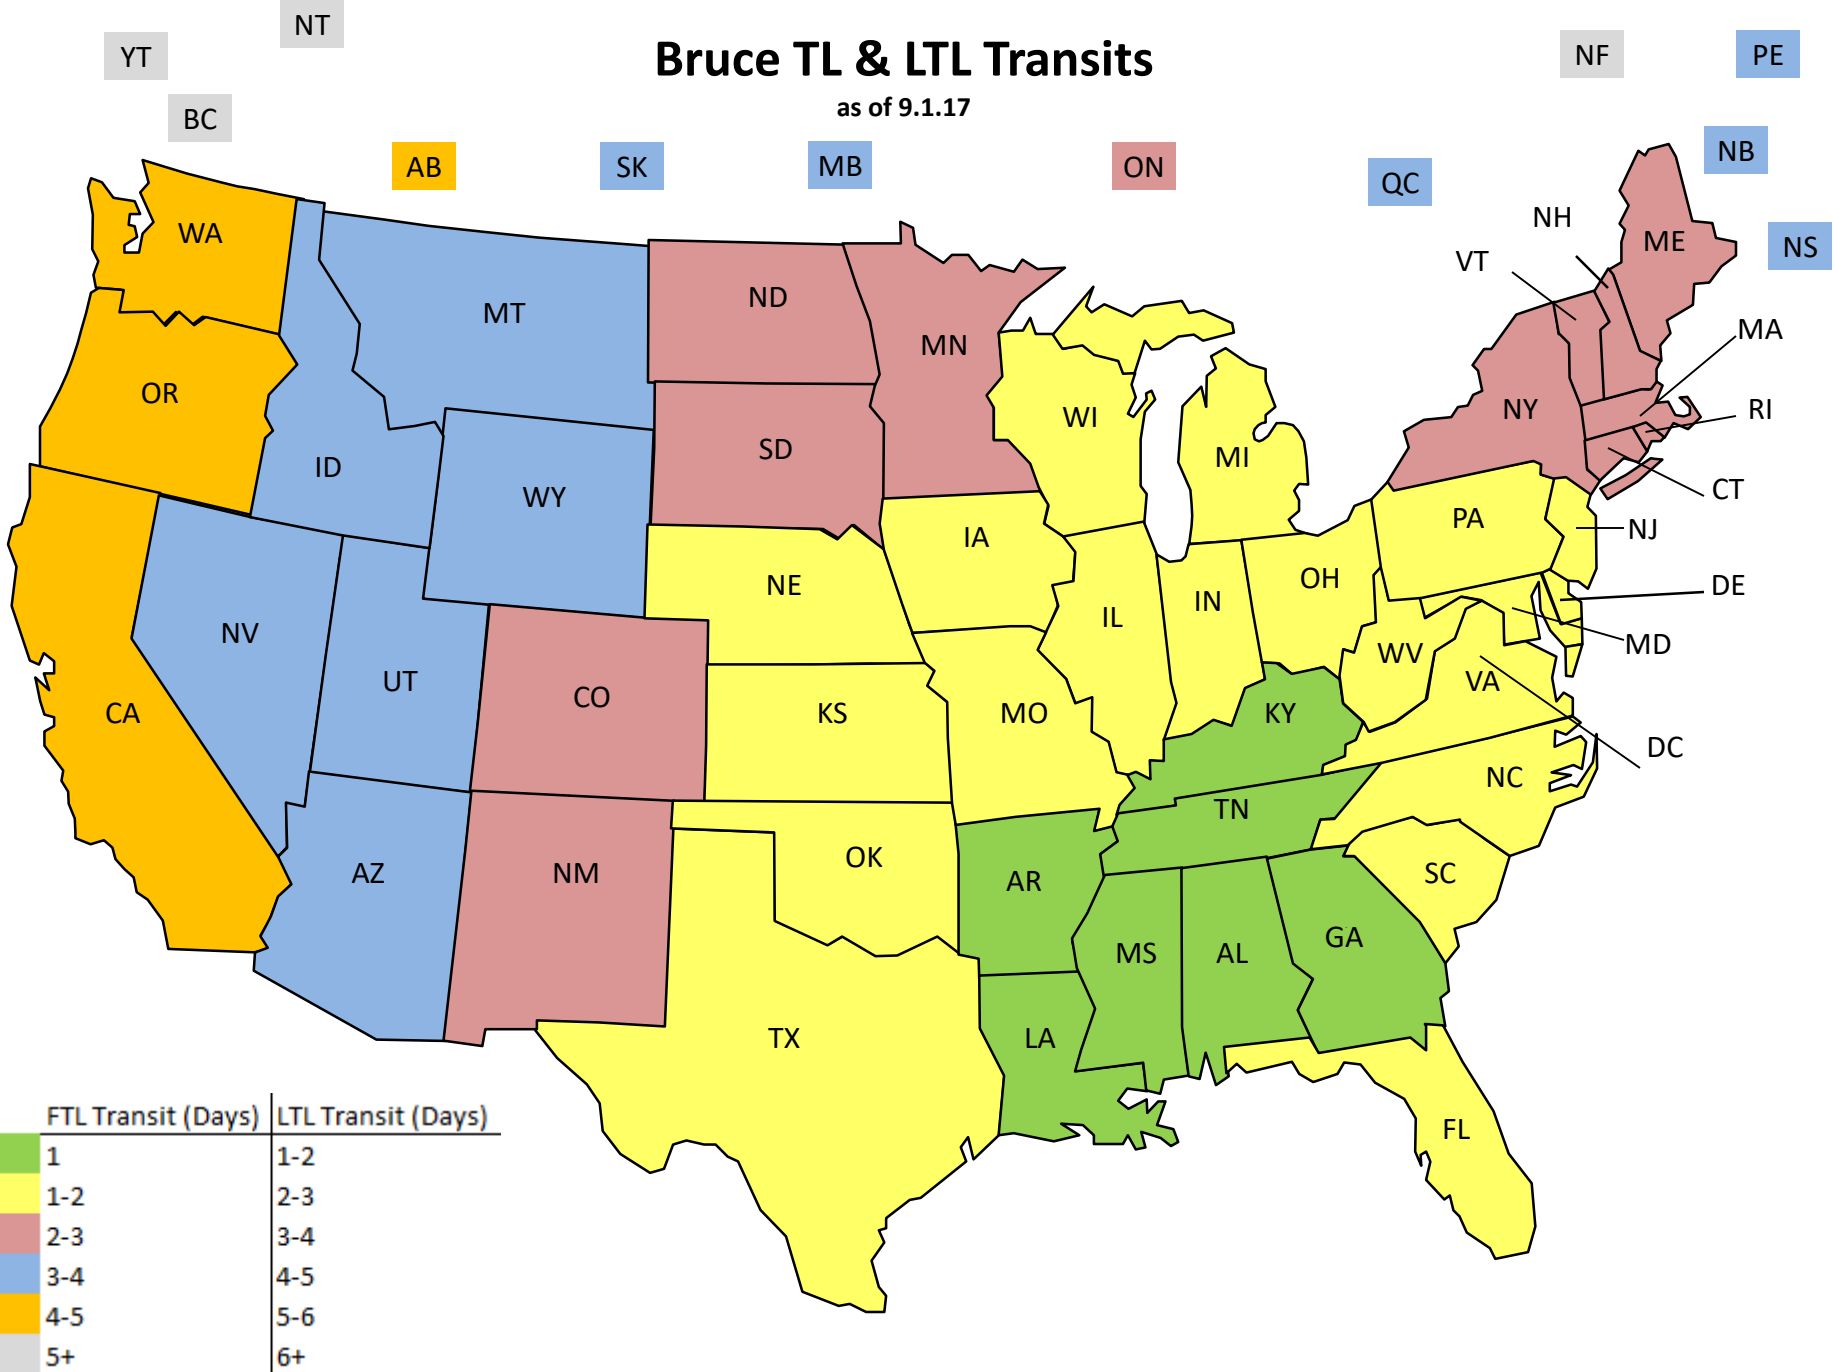

Bruce TL & LTL Transits

as of 9.1.17

**LTL transits apply to US destinations only. For Canadian LTL transit please refer to the Holland transit map.*