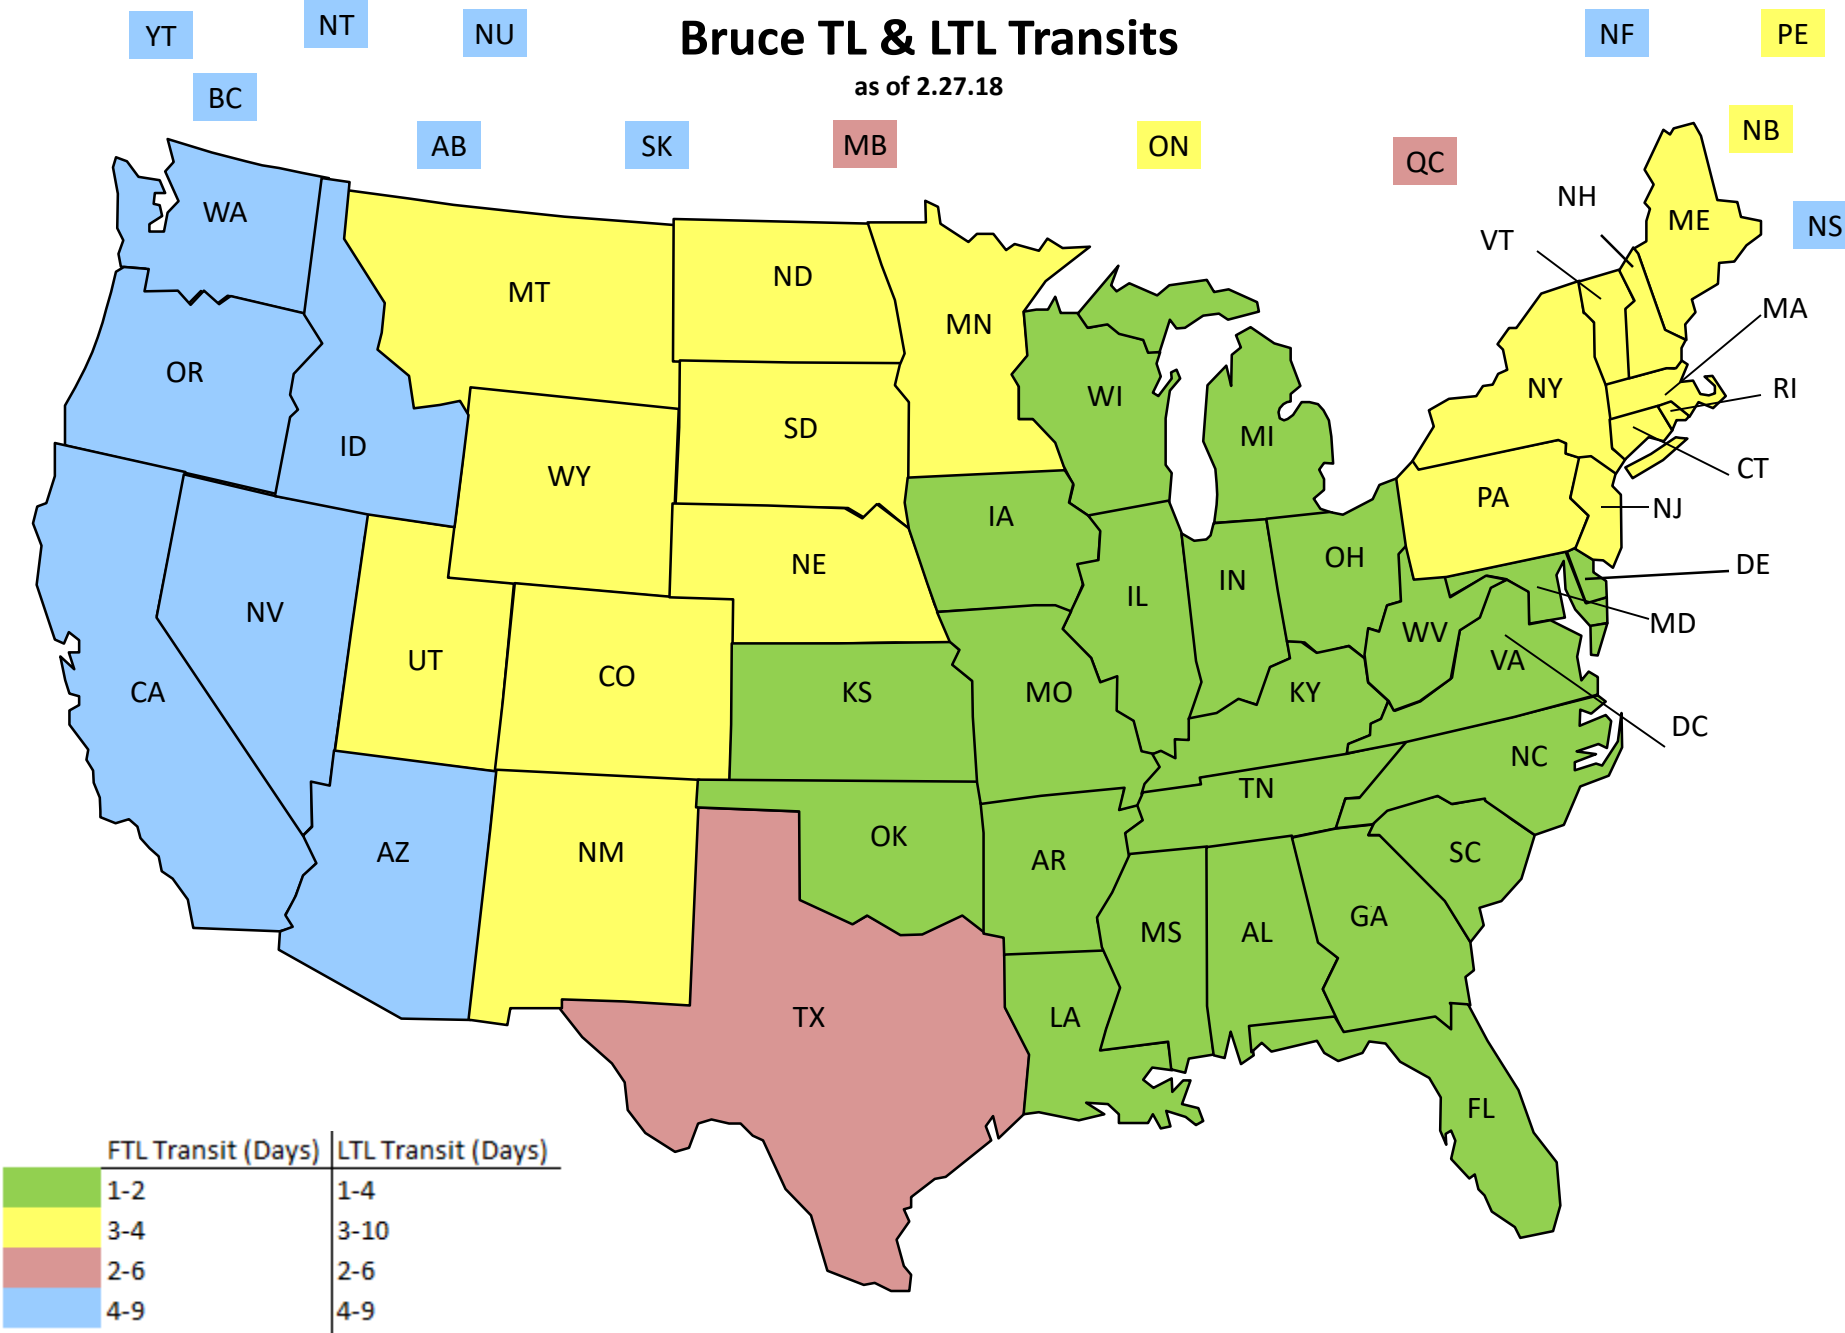

Holland TL & LTL Transits

as of 2.27.18

FTL Transit (Days) | LTL Transit (Days)

1-2	1-6
2-3	3-8
3-7	4-10
4-9	8-14
10	14

Bruce TL & LTL Transits

as of 2.27.18

*LTL transits apply to US destinations only. For Canadian LTL transit please refer to the Holland transit map.