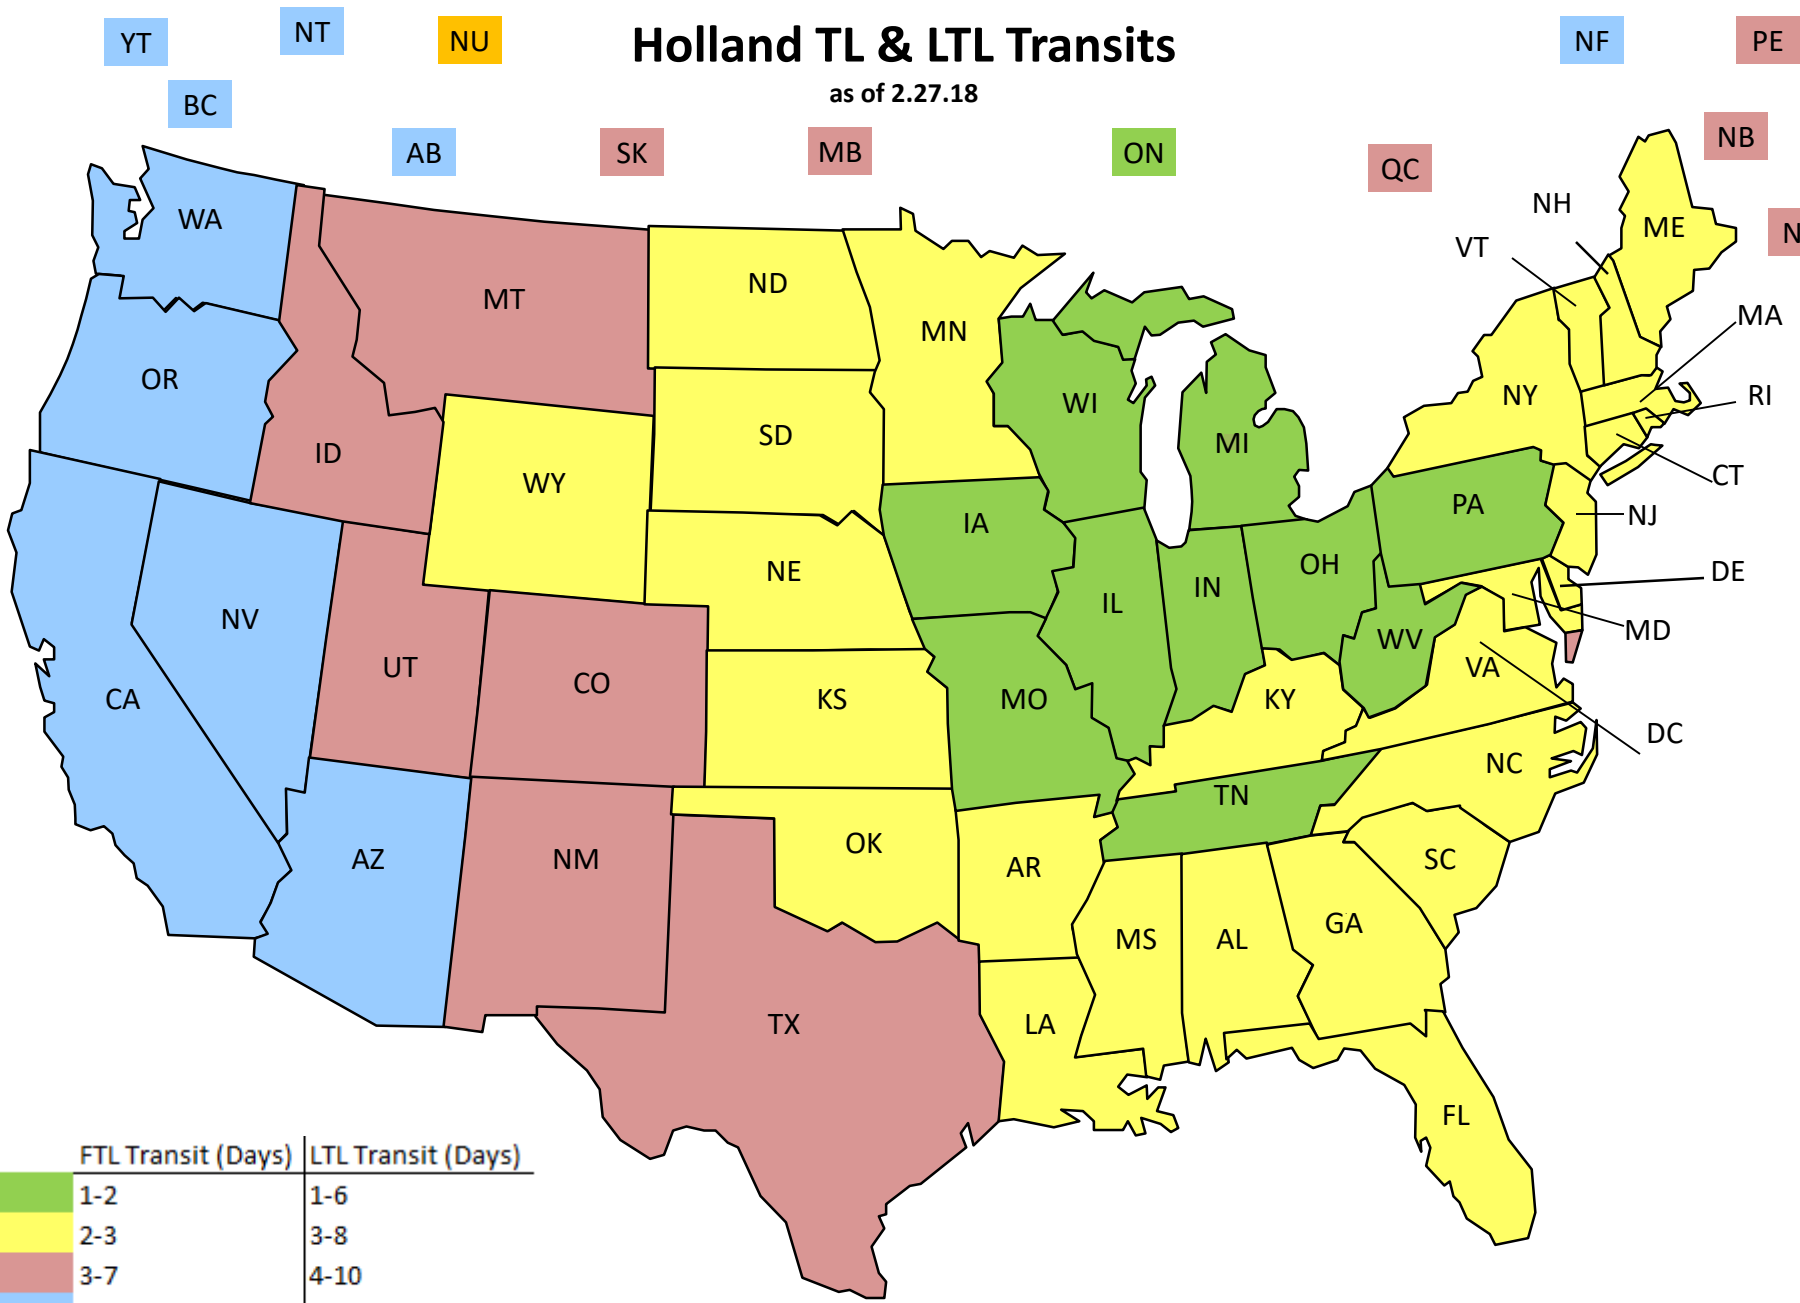

Holland TL & LTL Transits

as of 2.27.18

FTL Transit (Days) | LTL Transit (Days)

1-2	1-6
2-3	3-8
3-7	4-10
4-9	8-14
10	14

Bruce TL & LTL Transits

as of 2.27.18

*LTL transits apply to US destinations only. For Canadian LTL transit please refer to the Holland transit map.