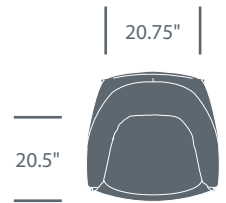

Alodia

High Stool	Finishes	Number	List Price	Available Inventory
Stacks Four High	Matte Anthracite (6R-48)	HCCE-AL2,6R-48	\$560.00	6
Stacks Four High	Matte White (6R-1)	HCCE-AL2,6R-1	\$560.00	4

Archibald