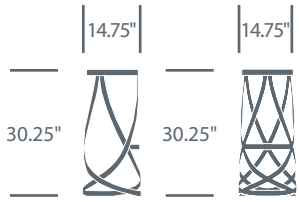

Juli 09

Conference Chair	Upholstery	Number	List Price	Available Inventory
	Dark Grey Ecopelle Faux Leather	HCCE-JUU5-3,GC-B33	\$2,900.00	4

Ribbon

Low Stool	Finishes	Number	List Price	Available Inventory
	Matte Black	HCCE-RIB2,6R-4NE	\$580.00	5
	Matte Blue	HCCE-RIB2,6R-4BL	\$580.00	3
	Matte Red	HCCE-RIB2,6R-4RO	\$580.00	3
	Matte White	HCCE-RIB2,6R-4BI	\$580.00	6
	Matte Yellow	HCCE-RIB2,6R-4GI	\$580.00	3

In Stock Inventory

Haworth Collection | Updated February 19, 2018

Ribbon

High Stool	Finishes	Number	List Price	Available Inventory
	Matte Black	HCCE-RIB3,6R-4NE	\$920.00	13
	Matte Blue	HCCE-RIB3,6R-4BL	\$920.00	4
	Matte Red	HCCE-RIB3,6R-4RO	\$920.00	Out of Stock
	Matte White	HCCE-RIB3,6R-4BI	\$920.00	7
	Matte Yellow	HCCE-RIB3,6R-4GI	\$920.00	6