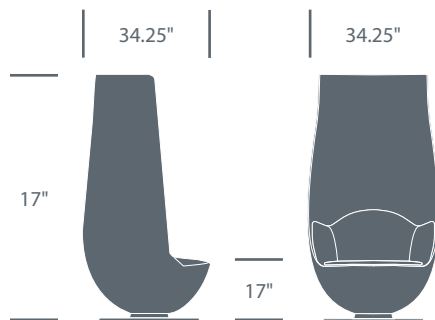

List Price

Available Inventory

Glass (Not Specified)

HCCE-SMKS

\$2,570.00

Out of Stock

Wanders' Tulip

Lounge Chair

Upholstery

Number

List Price

Available Inventory

Kvadrat® Divina 623

HCCE-TULP-D,G8-623

\$9,870.00

3