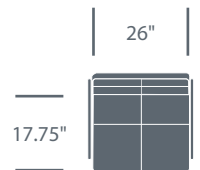

Aster X

Lounge Chair with X Frame	Upholstery	Number	List Price	Available Inventory
	Inchiostro Color System Leather (70-20)	HCPF-ASTR-X,70-20	$4,180.00	2