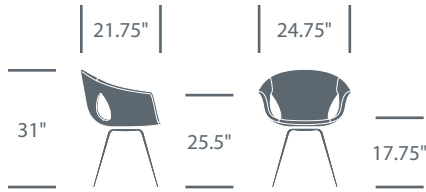

Geometrie

Small Square Occasional Table	Finishes	Number	List Price	Available Inventory
	Gunmetal Grey (29-GMG) Base	HCPF-GEOQ,29-GMG	\$2,040.00	1

Geometrie

Rectangle Occasional Table	Finishes	Number	List Price	Available Inventory
	Gunmetal Grey (29-GMG) Base	HCPF-GEOR,29-GMG	\$3,000.00	Out of Stock

Ginger

Side Chair	Upholstery	Number	List Price	Available Inventory
Discontinued Model without Automatic Return	India Color System Leather Interior, Testadimoro Saddle Extra Leather Exterior	HCPF-GNGR-2,70-66,GA-4	\$3,750.00	4

In Stock Inventory

Haworth Collection | Updated April 16, 2018

Ginger Ale

Side Chair with Four Legs	Upholstery and Finishes	Number	List Price	Available Inventory
	Polare Color System Leather, Cement Shell and Base	HCPF-GA4W,70-P00,6T-GA2,6T-GA2	\$1,550.00	2