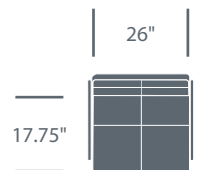

Aster X

Lounge Chair with X Frame	Upholstery	Number	List Price	Available Inventory
	Inchiostro Color System Leather (70-20)	HCPF-ASTR-X,70-20	$4,180.00	2