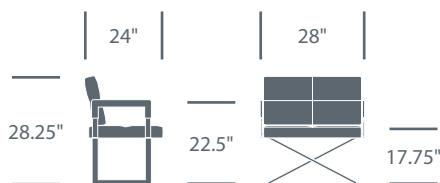

Aster X

Lounge Chair with X Frame	Upholstery	Number	List Price	Available Inventory
	Inchiostro Color System Leather (70-20)	HCPF-ASTR-X,70-20	$4,180.00	2