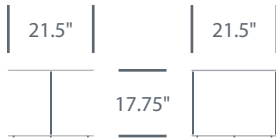

In Stock Inventory

Haworth Collection | Updated February 19, 2018

Cannot

Occasional Table	Finishes	Number	List Price	Available Inventory
	Gloss Black	HCCE-CNOT-G,7R-4	$1,240.00	Out of Stock
	Gloss White	HCCE-CNOT-G,7R-1	$1,240.00	3