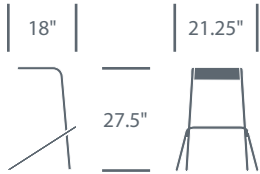

In Stock Inventory

Haworth Collection | Updated February 19, 2018

Alodia

Low Stool	Finishes	Number	List Price	Available Inventory
	Matte Anthracite (6R-48)	HCCE-AL1,6R-48	$470.00	6
	Matte White (6R-1)	HCCE-AL1,6R-1	$470.00	4