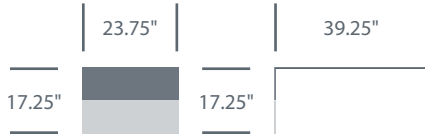

In Stock Inventory

Haworth Collection | Updated May 30, 2018

Smoke

**Small Rectangle
Occasional Table**

Finishes

Number

List Price

Available Inventory

Glass (Not Specified)

HCCE-SMKR

$1,990.00

6