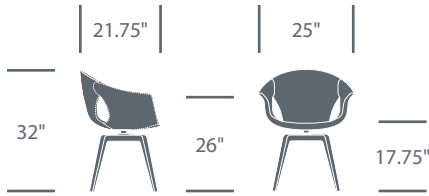

Geometrie

Rectangle Occasional Table	Finishes	Number	List Price	Available Inventory
	Gunmetal Grey (29-GMG) Base	HCPF-GEOR,29-GMG	\$3,000.00	1

In Stock Inventory

Haworth Collection | Updated February 19, 2018

Ginger

Side Chair	Upholstery	Number	List Price	Available Inventory
Discontinued Model without Automatic Return	India Color System Leather Interior, Testadimoro Saddle Extra Leather Exterior	HCPF-GNGR-2,70-66,GA-4	\$3,750.00	6