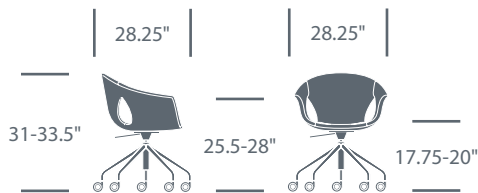

Ginger Ale

Conference Chair	Upholstery and Finishes	Number	List Price	Available Inventory
Height Adjustable	Topo Color System Leather, Anthracite Shell and Base	HCPF-GA5C-A,70-26,6T-GA1,6T-GA1	$2,070.00	12

Gong

Occasional Table	Finishes	Number	List Price	Available Inventory
	Matte Anthracite	HCCE-GONG,6R-48	$630.00	16
	Matte Cherry Red	HCCE-GONG,6R-65	$630.00	1
	Matte White	HCCE-GONG,6R-1	$630.00	2