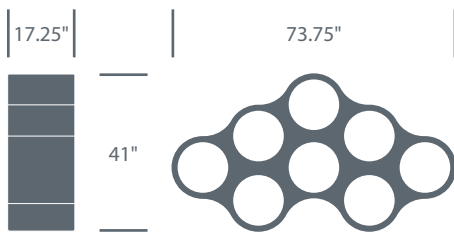

Cloud

Bookcase	Finishes	Number	List Price	Available Inventory
	White (Not Specified)	HCCE-CLD	$1,160.00	2