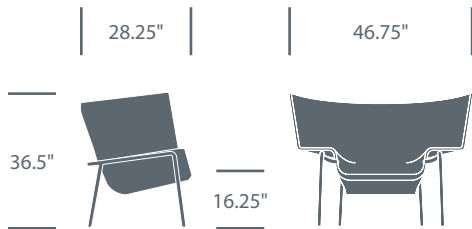

In Stock Inventory

Haworth Collection | Updated February 19, 2018

Cannot

Occasional Table	Finishes	Number	List Price	Available Inventory
	Gloss Black	HCCE-CNOT-G,7R-4	$1,240.00	Out of Stock
	Gloss White	HCCE-CNOT-G,7R-1	$1,240.00	3

Capo

Lounge Chair	Upholstery and Finishes	Number	List Price	Available Inventory
	Kvadrat® Divina 856 Interior and Exterior, Grey Frame	HCCE-CAPC,G8-856,G8-856,6R-408	$5,610.00	1