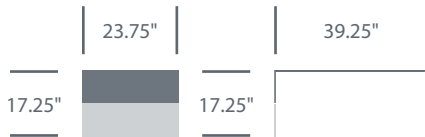

Juli 09

Conference Chair	Upholstery	Number	List Price	Available Inventory
	Dark Grey Ecopelle Faux Leather	HCCE-JUU5-3,GC-B33	\$2,900.00	4

Ribbon

Low Stool	Finishes	Number	List Price	Available Inventory
	Matte Black	HCCE-RIB2,6R-4NE	\$580.00	5
	Matte Blue	HCCE-RIB2,6R-4BL	\$580.00	3
	Matte Red	HCCE-RIB2,6R-4RO	\$580.00	3
	Matte White	HCCE-RIB2,6R-4BI	\$580.00	6
	Matte Yellow	HCCE-RIB2,6R-4GI	\$580.00	3

In Stock Inventory

Haworth Collection | Updated February 19, 2018

Ribbon

High Stool	Finishes	Number	List Price	Available Inventory
	Matte Black	HCCE-RIB3,6R-4NE	\$920.00	13
	Matte Blue	HCCE-RIB3,6R-4BL	\$920.00	4
	Matte Red	HCCE-RIB3,6R-4RO	\$920.00	Out of Stock
	Matte White	HCCE-RIB3,6R-4BI	\$920.00	7
	Matte Yellow	HCCE-RIB3,6R-4GI	\$920.00	6

Smoke

Small Rectangle Occasional Table	Finishes	Number	List Price	Available Inventory
	Glass (Not Specified)	HCCE-SMKR	\$1,990.00	5

Smoke

Large Square Occasional Table	Finishes	Number	List Price	Available Inventory
	Glass (Not Specified)	HCCE-SMKS	\$2,570.00	5