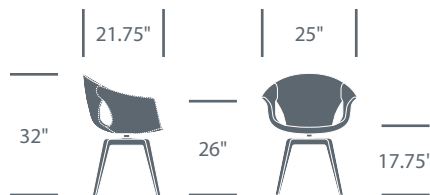

Geometrie

Small Square Occasional Table	Finishes	Number	List Price	Available Inventory
	Gunmetal Grey (29-GMG) Base	HCPF-GEOQ,29-GMG	\$2,040.00	1

Geometrie

Rectangle Occasional Table	Finishes	Number	List Price	Available Inventory
	Gunmetal Grey (29-GMG) Base	HCPF-GEOR,29-GMG	\$3,000.00	Out of Stock

Ginger

Side Chair	Upholstery	Number	List Price	Available Inventory
Discontinued Model without Automatic Return	India Color System Leather Interior, Testadimoro Saddle Extra Leather Exterior	HCPF-GNGR-2,70-66,GA-4	\$3,750.00	4