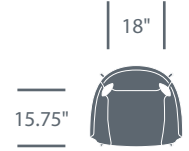

Ginger Ale

Side Chair with Four Angled Legs	Upholstery and Finishes	Number	List Price	Available Inventory
	Topo Color System Leather, Anthracite Shell and Base	HCPF-GA4N,70-26,6T-GA1,6T-GA1	$1,520.00	22