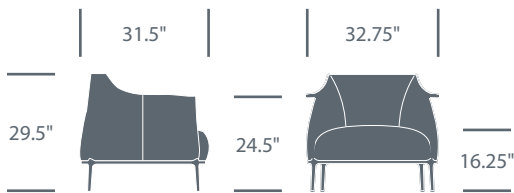

Alodia

High Stool	Finishes	Number	List Price	Available Inventory
Stacks Four High	Matte Anthracite (6R-48)	HCCE-AL2,6R-48	\$560.00	6
Stacks Four High	Matte White (6R-1)	HCCE-AL2,6R-1	\$560.00	4

Archibald