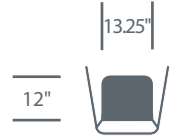

Alodia

High Stool	Finishes	Number	List Price	Available Inventory
Stacks Four High	Matte Anthracite (6R-48)	HCCE-AL2,6R-48	\$560.00	6
Stacks Four High	Matte White (6R-1)	HCCE-AL2,6R-1	\$560.00	4

Archibald