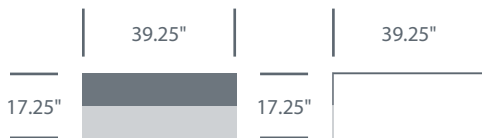

Juli 09

Conference Chair	Upholstery	Number	List Price	Available Inventory
	Dark Grey Ecopelle Faux Leather	HCCE-JUU5-3,GC-B33	\$2,900.00	4

Ribbon

Low Stool	Finishes	Number	List Price	Available Inventory
	Matte Black	HCCE-RIB2,6R-4NE	\$580.00	5
	Matte Blue	HCCE-RIB2,6R-4BL	\$580.00	3
	Matte Red	HCCE-RIB2,6R-4RO	\$580.00	3
	Matte White	HCCE-RIB2,6R-4BI	\$580.00	6
	Matte Yellow	HCCE-RIB2,6R-4GI	\$580.00	3

In Stock Inventory

Haworth Collection | Updated February 19, 2018

Ribbon

High Stool	Finishes	Number	List Price	Available Inventory
	Matte Black	HCCE-RIB3,6R-4NE	\$920.00	13
	Matte Blue	HCCE-RIB3,6R-4BL	\$920.00	4
	Matte Red	HCCE-RIB3,6R-4RO	\$920.00	Out of Stock
	Matte White	HCCE-RIB3,6R-4BI	\$920.00	7
	Matte Yellow	HCCE-RIB3,6R-4GI	\$920.00	6

Smoke

Small Rectangle Occasional Table	Finishes	Number	List Price	Available Inventory
	Glass (Not Specified)	HCCE-SMKR	\$1,990.00	5

Smoke

Large Square Occasional Table	Finishes	Number	List Price	Available Inventory
	Glass (Not Specified)	HCCE-SMKS	\$2,570.00	5