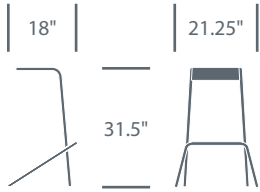

Alodia

High Stool	Finishes	Number	List Price	Available Inventory
Stacks Four High	Matte Anthracite (6R-48)	HCCE-AL2,6R-48	\$560.00	6
Stacks Four High	Matte White (6R-1)	HCCE-AL2,6R-1	\$560.00	4

Archibald