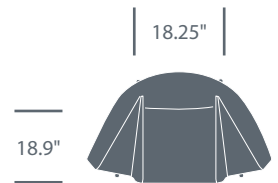

Capo

Lounge Chair	Upholstery and Finishes	Number	List Price	Available Inventory
	Kvadrat® Divina 856 Interior and Exterior, Grey Frame	HCCE-CAPC,G8-856,G8-856,6R-408	$5,610.00	1