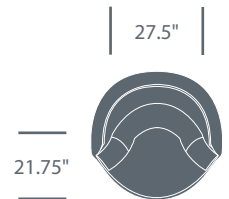

List Price

Available Inventory

Glass (Not Specified)

HCCE-SMKS

\$2,570.00

Out of Stock

Wanders' Tulip

Lounge Chair