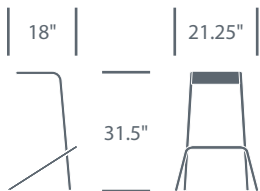

Alodia

High Stool	Finishes	Number	List Price	Available Inventory
	Matte Anthracite (6R-48)	HCCE-AL2,6R-48	$560.00	4
	Matte White (6R-1)	HCCE-AL2,6R-1	$560.00	Out of Stock