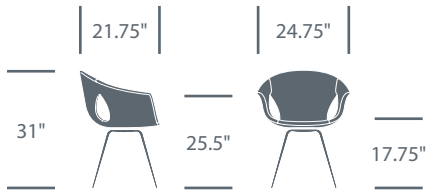

Ginger Ale

Side Chair with Four Legs	Upholstery and Finishes	Number	List Price	Available Inventory
	Polare Color System Leather, Cement Shell and Base	HCPF-GA4W,70-P00,6T-GA2,6T-GA2	$1,550.00	2