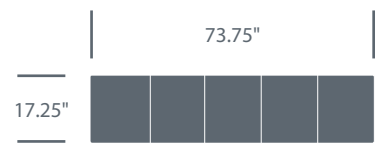

Cloud

Bookcase	Finishes	Number	List Price	Available Inventory
	White (Not Specified)	HCCE-CLD	$1,160.00	4