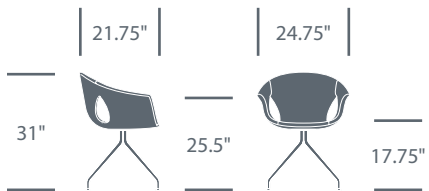

Ginger Ale

Side Chair with Four Angled Legs	Upholstery and Finishes	Number	List Price	Available Inventory
	Topo Color System Leather, Anthracite Shell and Base	HCPF-GA4N,70-26,6T-GA1,6T-GA1	$1,520.00	22