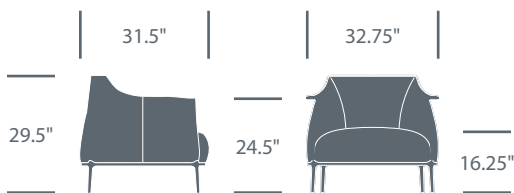

Archibald

Lounge Chair	Upholstery	Number	List Price	Available Inventory
	Ardesia Color System Leather (70-29)	HCPF-ARL1-S,70-29	$5,260.00	Out of Stock