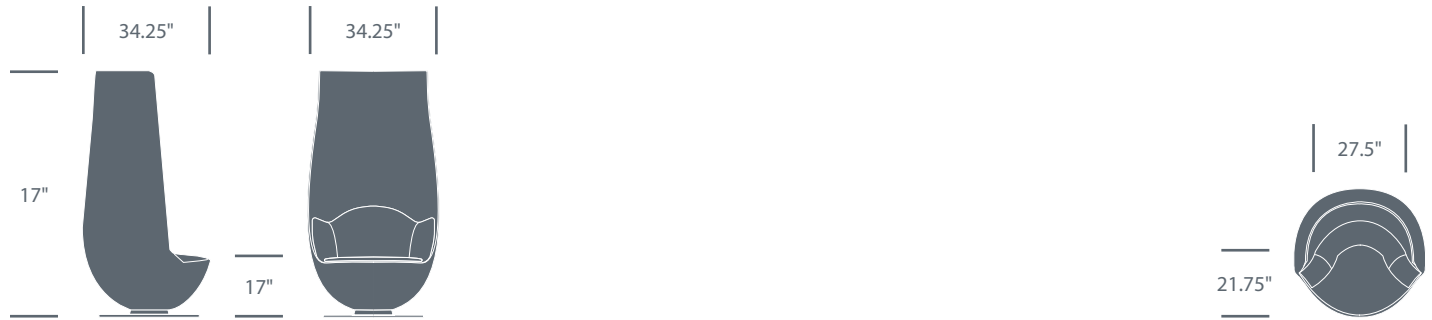

Wanders' Tulip

Lounge Chair	Upholstery	Number	List Price	Available Inventory
	Kvadrat® Divina 623	HCCE-TULP-D,G8-623	$9,870.00	3