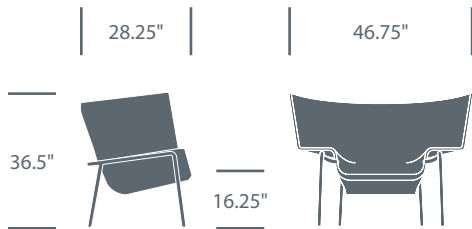

In Stock Inventory

Haworth Collection | Updated April 16, 2018

Cannot

Occasional Table	Finishes	Number	List Price	Available Inventory
	Gloss Black	HCCE-CNOT-G,7R-4	$1,240.00	Out of Stock
	Gloss White	HCCE-CNOT-G,7R-1	$1,240.00	Out of Stock

Capo

Lounge Chair	Upholstery and Finishes	Number	List Price	Available Inventory
	Kvadrat® Divina 856 Interior and Exterior, Grey Frame	HCCE-CAPC,G8-856,G8-856,6R-408	$5,610.00	1