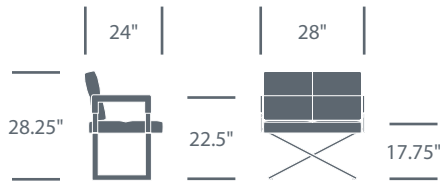

Aster X

Lounge Chair with X Frame	Upholstery	Number	List Price	Available Inventory
	Inchiostro Color System Leather (70-20)	HCPF-ASTR-X,70-20	$4,180.00	2