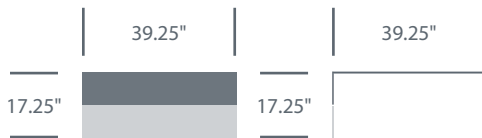

Smoke

**Large Square
Occasional Table**

Finishes

Number

List Price

Available Inventory

Glass (Not Specified)

HCCE-SMKS

$2,570.00

Out of Stock