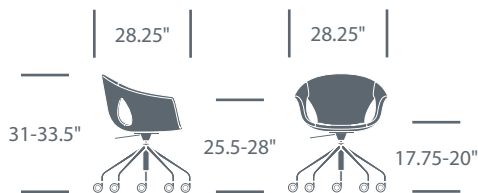

Ginger Ale

Conference Chair	Upholstery and Finishes	Number	List Price	Available Inventory
Height Adjustable	Topo Color System Leather, Anthracite Shell and Base	HCPF-GA5C-A,70-26,6T-GA1,6T-GA1	$2,070.00	12