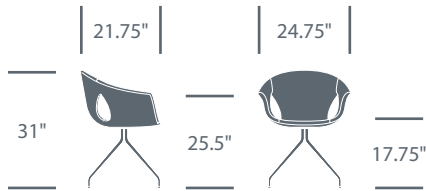

Ginger

Side Chair	Upholstery	Number	List Price	Available Inventory
Discontinued Model without Automatic Return	India Color System Leather Interior, Testadimoro Saddle Extra Leather Exterior	HCPF-GNGR-2,70-66,GA-4	\$3,750.00	4

In Stock Inventory

Haworth Collection | Updated April 16, 2018

Ginger Ale

Side Chair with Four Legs	Upholstery and Finishes	Number	List Price	Available Inventory
	Polare Color System Leather, Cement Shell and Base	HCPF-GA4W,70-P00,6T-GA2,6T-GA2	\$1,550.00	2

Ginger Ale

Side Chair with Four Angled Legs	Upholstery and Finishes	Number	List Price	Available Inventory
	Topo Color System Leather, Anthracite Shell and Base	HCPF-GA4N,70-26,6T-GA1,6T-GA1	\$1,520.00	22