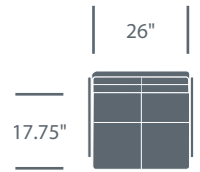

Aster X

Lounge Chair with X Frame	Upholstery	Number	List Price	Available Inventory
	Inchiostro Color System Leather (70-20)	HCPF-ASTR-X,70-20	$4,180.00	2