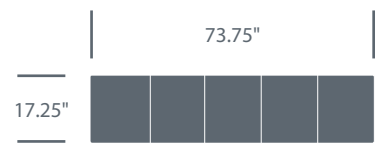

Cloud

Bookcase	Finishes	Number	List Price	Available Inventory
	White (Not Specified)	HCCE-CLD	$1,160.00	2