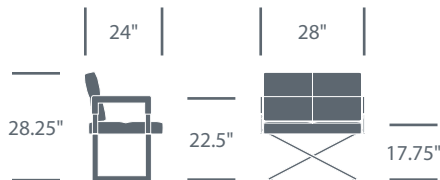

Aster X

Lounge Chair with X Frame	Upholstery	Number	List Price	Available Inventory
	Inchiostro Color System Leather (70-20)	HCPF-ASTR-X,70-20	$4,180.00	2