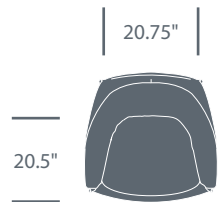

Archibald

Lounge Chair	Upholstery	Number	List Price	Available Inventory
	Ardesia Color System Leather (70-29)	HCPF-ARL1-S,70-29	$5,260.00	2
	Inchiostro Color System Leather (70-20)	HCPF-ARL1-S,70-20	$5,260.00	2
	Topo Color System Leather (70-26)	HCPF-ARL1-S,70-26	$5,260.00	Out of Stock