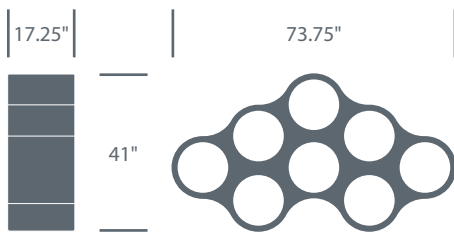

Cloud

Bookcase	Finishes	Number	List Price	Available Inventory
	White (Not Specified)	HCCE-CLD	$1,160.00	4