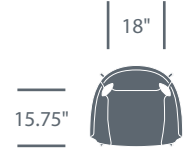

Ginger Ale

Side Chair with Four Angled Legs	Upholstery and Finishes	Number	List Price	Available Inventory
	Topo Color System Leather, Anthracite Shell and Base	HCPF-GA4N,70-26,6T-GA1,6T-GA1	$1,520.00	22