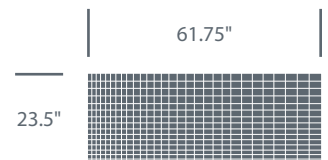

Capo

Lounge Chair	Upholstery and Finishes	Number	List Price	Available Inventory
	Kvadrat® Divina 856 Interior and Exterior, Grey Frame	HCCE-CAPC,G8-856,G8-856,6R-408	\$5,610.00	1

Cloud

Bookcase	Finishes	Number	List Price	Available Inventory
	White (Not Specified)	HCCE-CLD	\$1,160.00	4

Geometrie

Rectangle Occasional Table	Finishes	Number	List Price	Available Inventory
	Gunmetal Grey (29-GMG) Base	HCPF-GEOR,29-GMG	\$3,000.00	1

In Stock Inventory

Haworth Collection | Updated February 19, 2018