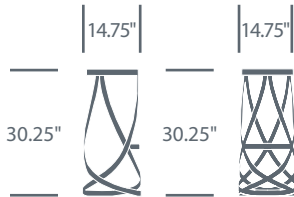

Ribbon

High Stool	Finishes	Number	List Price	Available Inventory
	Matte Black	HCCE-RIB3,6R-4NE	$920.00	13
	Matte Blue	HCCE-RIB3,6R-4BL	$920.00	4
	Matte Red	HCCE-RIB3,6R-4RO	$920.00	11
	Matte White	HCCE-RIB3,6R-4BI	$920.00	8
	Matte Yellow	HCCE-RIB3,6R-4GI	$920.00	6