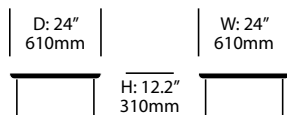

Torei

Cassina | Luca Nichetto | 2013 | Imported from Italy

To order, specify:

1. Product number
2. Top stone or wood color

Square Occasional Table	Number	List Price
Black Stained Ash	HCCS-1224-TSW	1,295.00
Canaletto Walnut	HCCS-1224-TSW	1,740.00
Natural Ash	HCCS-1224-TSW	1,270.00
Stone	HCCS-1224-TSS	2,460.00