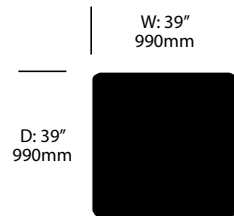

Square Occasional Table	Number	List Price
Black Stained Ash	HCCS-0939-TSW	2,080.00
Natural Ash	HCCS-0939-TSW	1,910.00
Stone	HCCS-0939-TSS	3,625.00