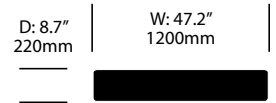

Rectangle Occasional Table	Number	List Price
Black Stained Ash	HCCS-1232-TAW	1,120.00
Canaletto Walnut	HCCS-1232-TAW	1,040.00
Natural Ash	HCCS-1232-TAW	1,015.00
Red Stained Ash	HCCS-1232-TAW	1,050.00

Rectangle Occasional Table	Number	List Price
Black Stained Ash	HCCS-1632-TAW	1,150.00
Canaletto Walnut	HCCS-1632-TAW	1,085.00
Natural Ash	HCCS-1632-TAW	1,075.00
Red Stained Ash	HCCS-1632-TAW	1,075.00