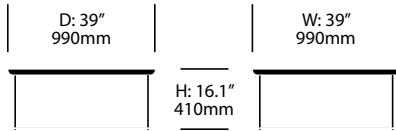

Torei

Cassina | Luca Nichetto | 2013 | Imported from Italy

To order, specify:

1. Product number
2. Top stone or wood color

Square Occasional Table	Number	List Price
Black Stained Ash	HCCS-1639-TSW	2,115.00
Natural Ash	HCCS-1639-TSW	1,935.00