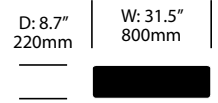

Rectangle Occasional Table	Number	List Price
Black Stained Ash	HCCS-1232-TAW	1,120.00
Canaletto Walnut	HCCS-1232-TAW	1,040.00
Natural Ash	HCCS-1232-TAW	1,015.00
Red Stained Ash	HCCS-1232-TAW	1,050.00

Rectangle Occasional Table	Number	List Price
Black Stained Ash	HCCS-1632-TAW	1,150.00
Canaletto Walnut	HCCS-1632-TAW	1,085.00
Natural Ash	HCCS-1632-TAW	1,075.00
Red Stained Ash	HCCS-1632-TAW	1,075.00