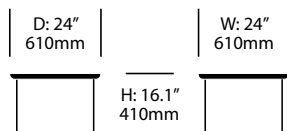

Torei

Cassina | Luca Nichetto | 2013 | Imported from Italy

To order, specify:

1. Product number
2. Top stone or wood color

Square Occasional Table	Number	List Price
Black Stained Ash	HCCS-1224-TSW	1,295.00
Canaletto Walnut	HCCS-1224-TSW	1,740.00
Natural Ash	HCCS-1224-TSW	1,270.00
Stone	HCCS-1224-TSS	2,460.00