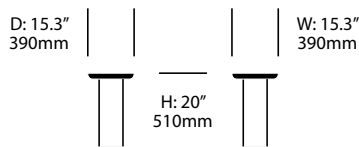

Round Occasional Table	Number	List Price
Black Stained Ash	HCCS-2015-TRW	1,170.00
Canaletto Walnut	HCCS-2015-TRW	1,150.00
Natural Ash	HCCS-2015-TRW	1,110.00
Red Stained Ash	HCCS-2015-TRW	1,220.00