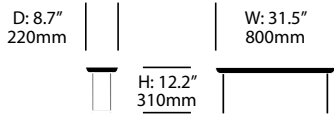

Rectangle Occasional Table	Number	List Price
Black Stained Ash	HCCS-1232-TAW	1,120.00
Canaletto Walnut	HCCS-1232-TAW	1,040.00
Natural Ash	HCCS-1232-TAW	1,015.00
Red Stained Ash	HCCS-1232-TAW	1,050.00

Rectangle Occasional Table	Number	List Price
Black Stained Ash	HCCS-1632-TAW	1,150.00
Canaletto Walnut	HCCS-1632-TAW	1,085.00
Natural Ash	HCCS-1632-TAW	1,075.00
Red Stained Ash	HCCS-1632-TAW	1,075.00