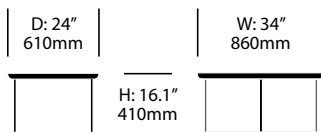

Triangle Occasional Table	Number	List Price
Black Stained Ash	HCCS-1624-TTW	1,205.00
Canaletto Walnut	HCCS-1624-TTW	1,440.00
Natural Ash	HCCS-1624-TTW	1,140.00