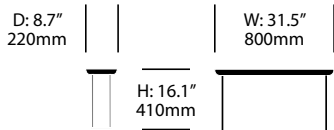

Rectangle Occasional Table	Number	List Price
Black Stained Ash	HCCS-1232-TAW	1,120.00
Canaletto Walnut	HCCS-1232-TAW	1,040.00
Natural Ash	HCCS-1232-TAW	1,015.00
Red Stained Ash	HCCS-1232-TAW	1,050.00

Rectangle Occasional Table	Number	List Price
Black Stained Ash	HCCS-1632-TAW	1,150.00
Canaletto Walnut	HCCS-1632-TAW	1,085.00
Natural Ash	HCCS-1632-TAW	1,075.00
Red Stained Ash	HCCS-1632-TAW	1,075.00