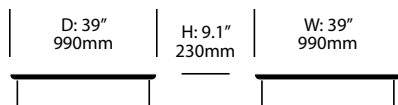

Square Occasional Table	Number	List Price
Black Stained Ash	HCCS-0939-TSW	2,080.00
Natural Ash	HCCS-0939-TSW	1,910.00
Stone	HCCS-0939-TSS	3,625.00