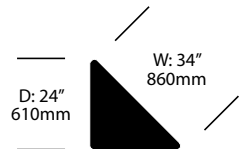

Triangle Occasional Table	Number	List Price
Black Stained Ash	HCCS-1624-TTW	1,205.00
Canaletto Walnut	HCCS-1624-TTW	1,440.00
Natural Ash	HCCS-1624-TTW	1,140.00