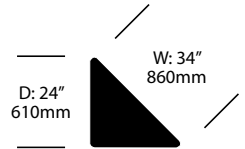

Torei

Cassina | Luca Nichetto | 2013 | Imported from Italy

To order, specify:

1. Product number
2. Top stone or wood color

Square Occasional Table	Number	List Price
Black Stained Ash	HCCS-1639-TSW	2,115.00
Natural Ash	HCCS-1639-TSW	1,935.00