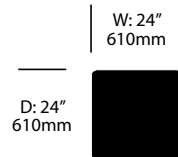

Torei

Cassina | Luca Nichetto | 2013 | Imported from Italy

To order, specify:

1. Product number
2. Top stone or wood color

Square Occasional Table	Number	List Price
Black Stained Ash	HCCS-1224-TSW	1,295.00
Canaletto Walnut	HCCS-1224-TSW	1,740.00
Natural Ash	HCCS-1224-TSW	1,270.00
Stone	HCCS-1224-TSS	2,460.00