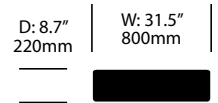

Rectangle Occasional Table	Number	List Price
Black Stained Ash	HCCS-1232-TAW	1,120.00
Canaletto Walnut	HCCS-1232-TAW	1,040.00
Natural Ash	HCCS-1232-TAW	1,015.00
Red Stained Ash	HCCS-1232-TAW	1,050.00

Rectangle Occasional Table	Number	List Price
Black Stained Ash	HCCS-1632-TAW	1,150.00
Canaletto Walnut	HCCS-1632-TAW	1,085.00
Natural Ash	HCCS-1632-TAW	1,075.00
Red Stained Ash	HCCS-1632-TAW	1,075.00