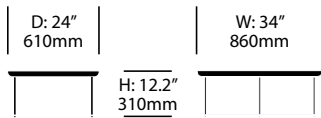

Torei

Cassina | Luca Nichetto | 2013 | Imported from Italy

To order, specify:

1. Product number
2. Top stone or wood color

Square Occasional Table	Number	List Price
Black Stained Ash	HCCS-1639-TSW	2,115.00
Natural Ash	HCCS-1639-TSW	1,935.00