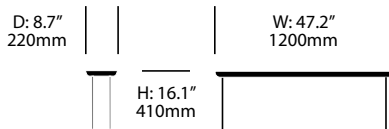

Rectangle Occasional Table	Number	List Price
Black Stained Ash	HCCS-1647-TAW	1,415.00
Canaletto Walnut	HCCS-1647-TAW	1,400.00
Natural Ash	HCCS-1647-TAW	1,340.00
Red Stained Ash	HCCS-1647-TAW	1,325.00