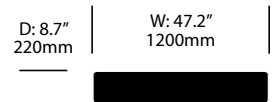

Rectangle Occasional Table	Number	List Price
Black Stained Ash	HCCS-1647-TAW	1,415.00
Canaletto Walnut	HCCS-1647-TAW	1,400.00
Natural Ash	HCCS-1647-TAW	1,340.00
Red Stained Ash	HCCS-1647-TAW	1,325.00