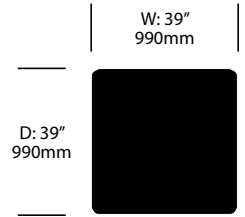

Torei

Cassina | Luca Nichetto | 2013 | Imported from Italy

To order, specify:

1. Product number
2. Top stone or wood color

Square Occasional Table	Number	List Price
Black Stained Ash	HCCS-1639-TSW	2,115.00
Natural Ash	HCCS-1639-TSW	1,935.00