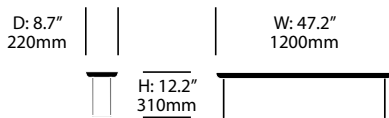

Rectangle Occasional Table	Number	List Price
Black Stained Ash	HCCS-1232-TAW	1,120.00
Canaletto Walnut	HCCS-1232-TAW	1,040.00
Natural Ash	HCCS-1232-TAW	1,015.00
Red Stained Ash	HCCS-1232-TAW	1,050.00

Rectangle Occasional Table	Number	List Price
Black Stained Ash	HCCS-1632-TAW	1,150.00
Canaletto Walnut	HCCS-1632-TAW	1,085.00
Natural Ash	HCCS-1632-TAW	1,075.00
Red Stained Ash	HCCS-1632-TAW	1,075.00