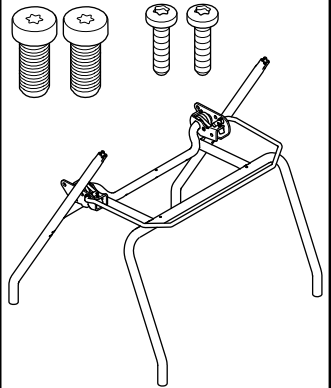

STEEL

PLASTIC

7

RECYCLE BINS

STEEL

PLASTIC

CUSTOMER SERVICE PHONE: 1-800-426-8562

HAWORTH®