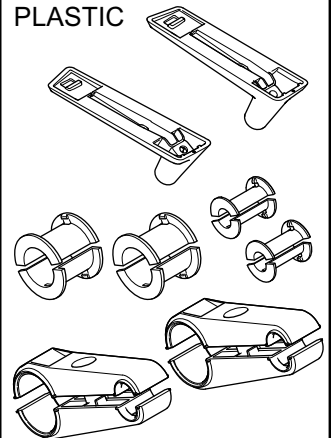

STEEL

PLASTIC

7

RECYCLE BINS

STEEL

PLASTIC

CUSTOMER SERVICE PHONE: 1-800-426-8562

HAWORTH®