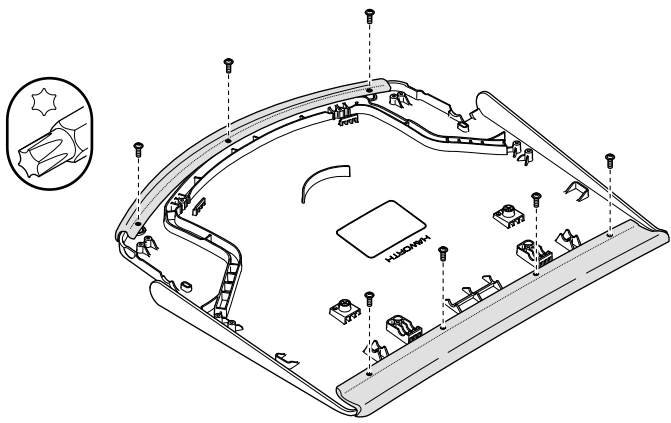

3

RECYCLE BINS

4

RECYCLE BINS

5

RECYCLE BINS

CUSTOMER SERVICE PHONE: 1-800-426-8562

HAWORTH®