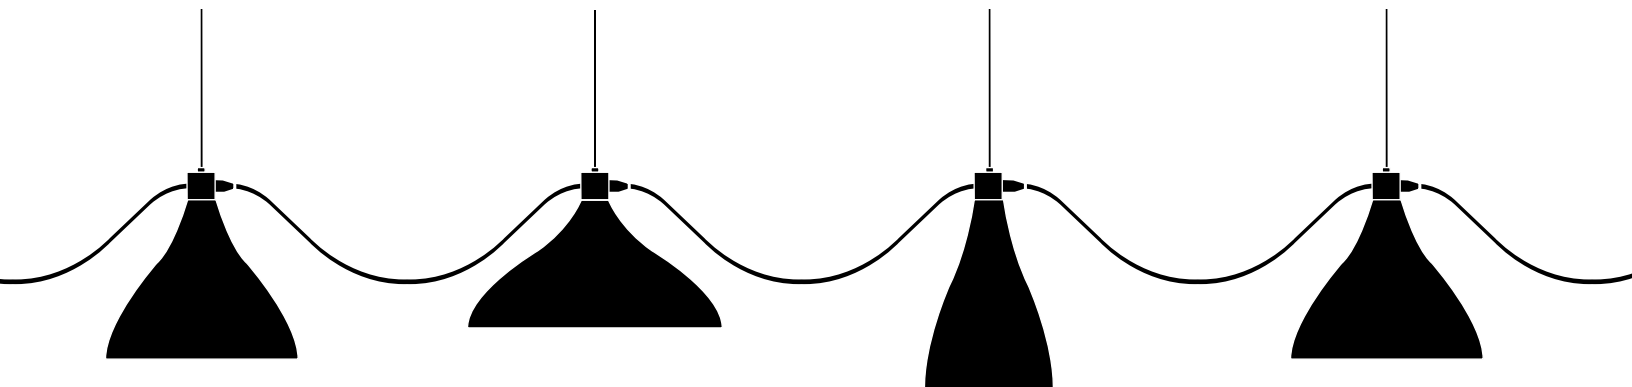

String with One or Multiple Lights*

Swell indoor/outdoor string lights feature interchangeable, spun aluminum shades. The LED lights are fully dimmable. The sockets and check-rings are made of aluminum. The canopy and mounting hardware are made of steel.

ADDITIONAL NOTES

Shades with a black or brass exterior come with a black cord. Shades with a white exterior come with a white cord.

All Swell lighting is damp rated and ETL and RoHS certified. Swell complies with Dark Sky, and Title 20.

* When purchasing Swell Strings with One Light, an Accessory Kit containing a power feed cord and canopy must be purchased, UNLESS the light is added to an existing string which already contains a power feed cord and canopy. Additional lights can be added individually, up to 34 lights.

** Swell String with Mixed Lights comes standard with a vertical mounting kit included. If desired, a Horizontal Mounting Kit may be purchased separately. The Horizontal Mounting Kit is 30 feet long and supports up to 12 lamps.

SURFACES

Standard Trim

Black Exterior, Brass Interior (TR-S01)
White Exterior, Brass Interior (TR-S03)

Premium Trim

Brass Exterior, Brass Interior (TR-S02)