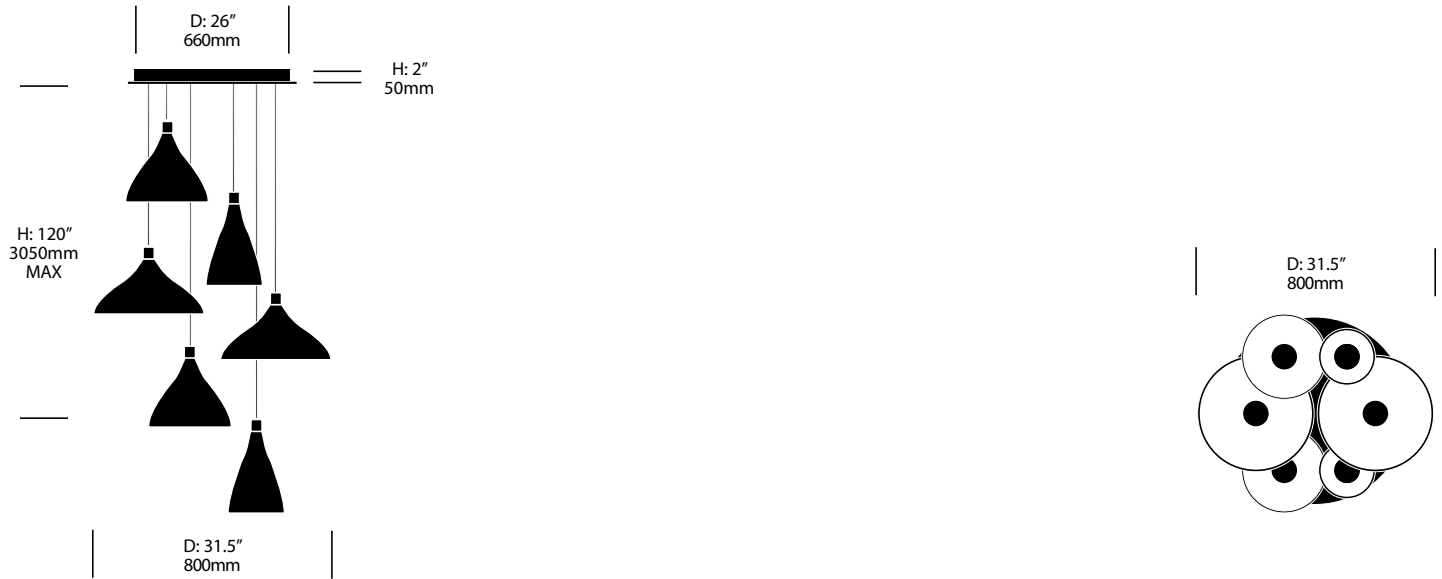

Swell

Pablo Designs | Pablo Studio | 2015 | Imported from China

To order, specify:

1. Product number
2. Trim color combination

Pendant with Six Lights, Mixed	Number	List Price
Standard Trim	LSP6-3110	2,080.00
Premium Trim	LSP6-3110	2,140.00