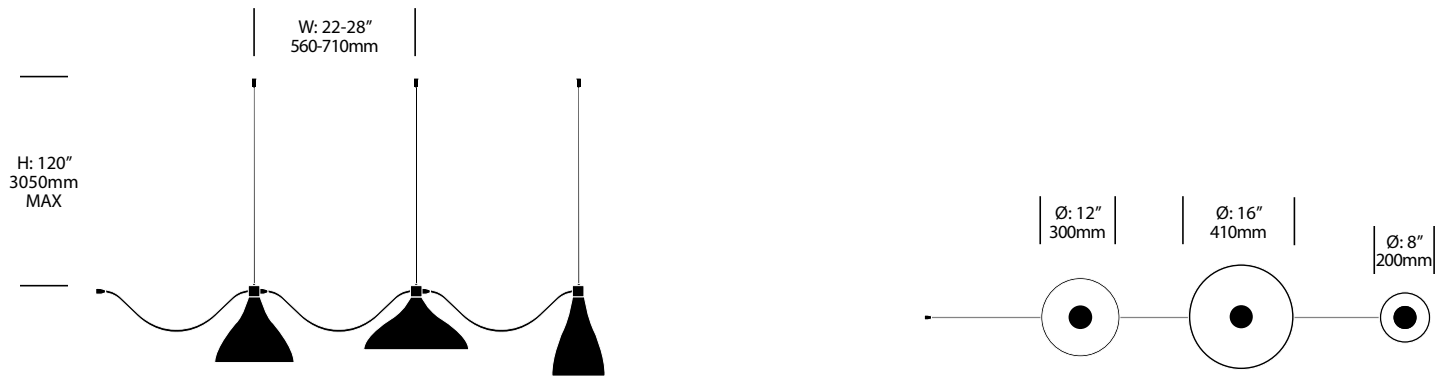

Swell

Pablo Designs | Pablo Studio | 2015 | Imported from China

FEATURES AND SPECIFICATIONS

Voltage:	120V 60Hz
Power consumption:	11 watts per light
Color temperature:	3000K
Luminosity:	800 lumens per light
Luminaire efficacy:	73 lumens/watt
Color rendition index:	82
Rated lifespan:	40,000 hours
Bulb type:	LED
Cord length:	10 feet, field cuttable (pendant lights) 8 feet, field cuttable (string lights)

Pendant with Three Lights, Mixed	Number	List Price
Standard Trim	LSP3-2810	1,040.00
Premium Trim	LSP3-2810	1,070.00

Swell

Pablo Designs | Pablo Studio | 2015 | Imported from China

To order, specify:

1. Product number
2. Trim color combination

Pendant with Six Lights, Mixed	Number	List Price
Standard Trim	LSP6-3110	2,080.00
Premium Trim	LSP6-3110	2,140.00

String with Three Lights, Mixed	Number	List Price
Standard Trim	LSP4-3610	825.00
Premium Trim	LSP4-3610	855.00