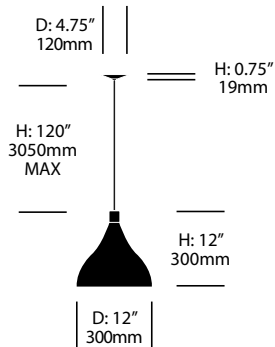

Swell

Pablo Designs | Pablo Studio | 2015 | Imported from China

FEATURES AND SPECIFICATIONS

Voltage:	120V 60Hz
Power consumption:	11 watts per light
Color temperature:	3000K
Luminosity:	800 lumens per light
Luminaire efficacy:	73 lumens/watt
Color rendition index:	82
Rated lifespan:	40,000 hours
Bulb type:	LED
Cord length:	10 feet, field cuttable (pendant lights) 8 feet, field cuttable (string lights)

** Swell String with Mixed Lights comes standard with a vertical mounting kit included. If desired, a Horizontal Mounting Kit may be purchased separately. The Horizontal Mounting Kit is 30 feet long and supports up to 12 lamps.

To order, specify:

1. Product number
2. Trim color combination

Pendant with One Light, Narrow	Number	List Price
Standard Trim	LSP1-0810	275.00
Premium Trim	LSP1-0810	285.00

Pendant with One Light, Medium	Number	List Price
Standard Trim	LSP1-1210	275.00
Premium Trim	LSP1-1210	285.00