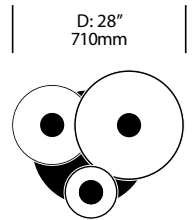

Swell

Pablo Designs | Pablo Studio | 2015 | Imported from China

FEATURES AND SPECIFICATIONS

Voltage:	120V 60Hz
Power consumption:	11 watts per light
Color temperature:	3000K
Luminosity:	800 lumens per light
Luminaire efficacy:	73 lumens/watt
Color rendition index:	82
Rated lifespan:	40,000 hours
Bulb type:	LED
Cord length:	10 feet, field cuttable (pendant lights) 8 feet, field cuttable (string lights)

Swell

Pablo Designs | Pablo Studio | 2015 | Imported from China

To order, specify:

1. Product number
2. Trim color combination

Pendant with One Light, Wide	Number	List Price
Standard Trim	LSP1-1610	275.00
Premium Trim	LSP1-1610	285.00