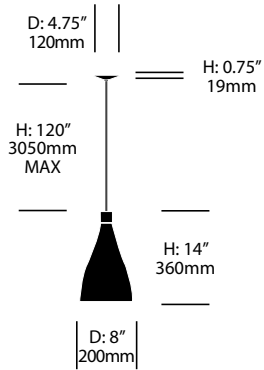

Swell

Pablo Designs | Pablo Studio | 2015 | Imported from China

FEATURES AND SPECIFICATIONS

Voltage:	120V 60Hz
Power consumption:	11 watts per light
Color temperature:	3000K
Luminosity:	800 lumens per light
Luminaire efficacy:	73 lumens/watt
Color rendition index:	82
Rated lifespan:	40,000 hours
Bulb type:	LED
Cord length:	10 feet, field cuttable (pendant lights) 8 feet, field cuttable (string lights)

** Swell String with Mixed Lights comes standard with a vertical mounting kit included. If desired, a Horizontal Mounting Kit may be purchased separately. The Horizontal Mounting Kit is 30 feet long and supports up to 12 lamps.

To order, specify:

1. Product number
2. Trim color combination

Pendant with One Light, Narrow	Number	List Price
Standard Trim	LSP1-0810	275.00
Premium Trim	LSP1-0810	285.00

Pendant with One Light, Medium	Number	List Price
Standard Trim	LSP1-1210	275.00
Premium Trim	LSP1-1210	285.00