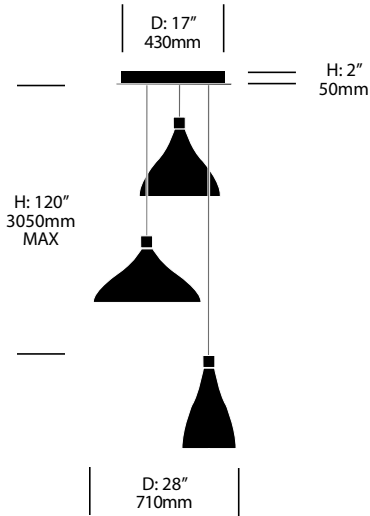

Swell

Pablo Designs | Pablo Studio | 2015 | Imported from China

FEATURES AND SPECIFICATIONS

Voltage:	120V 60Hz
Power consumption:	11 watts per light
Color temperature:	3000K
Luminosity:	800 lumens per light
Luminaire efficacy:	73 lumens/watt
Color rendition index:	82
Rated lifespan:	40,000 hours
Bulb type:	LED
Cord length:	10 feet, field cuttable (pendant lights) 8 feet, field cuttable (string lights)

To order, specify:

1. Product number
2. Trim color combination

Pendant with One Light, Narrow	Number	List Price
Standard Trim	LSP1-0810	275.00
Premium Trim	LSP1-0810	285.00

Pendant with One Light, Medium	Number	List Price
Standard Trim	LSP1-1210	275.00
Premium Trim	LSP1-1210	285.00

Swell

Pablo Designs | Pablo Studio | 2015 | Imported from China

To order, specify:

1. Product number
2. Trim color combination

Pendant with One Light, Wide	Number	List Price
Standard Trim	LSP1-1610	275.00
Premium Trim	LSP1-1610	285.00

Pendant with Three Lights, Mixed	Number	List Price
Standard Trim	LSP3-2810	1,040.00
Premium Trim	LSP3-2810	1,070.00

Swell

Pablo Designs | Pablo Studio | 2015 | Imported from China

To order, specify:

1. Product number
2. Trim color combination