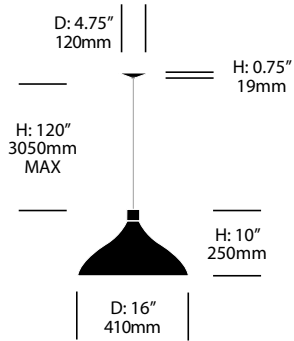

Swell

Pablo Designs | Pablo Studio | 2015 | Imported from China

FEATURES AND SPECIFICATIONS

Voltage:	120V 60Hz
Power consumption:	11 watts per light
Color temperature:	3000K
Luminosity:	800 lumens per light
Luminaire efficacy:	73 lumens/watt
Color rendition index:	82
Rated lifespan:	40,000 hours
Bulb type:	LED
Cord length:	10 feet, field cuttable (pendant lights) 8 feet, field cuttable (string lights)

To order, specify:

1. Product number
2. Trim color combination

Pendant with One Light, Narrow	Number	List Price
Standard Trim	LSP1-0810	275.00
Premium Trim	LSP1-0810	285.00

Pendant with One Light, Medium	Number	List Price
Standard Trim	LSP1-1210	275.00
Premium Trim	LSP1-1210	285.00

Swell

Pablo Designs | Pablo Studio | 2015 | Imported from China

To order, specify:

1. Product number
2. Trim color combination

Pendant with One Light, Wide	Number	List Price
Standard Trim	LSP1-1610	275.00
Premium Trim	LSP1-1610	285.00