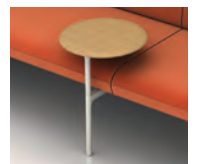

Corner Booth
(Available with booth
on left or right)

Conference Booth
(Available with
Monitor Mount)

Accessories

Soft Storage

Hideaway Power

Coat Hook

Square or
Rectangle Pillow

Bezel USB Module

Bezel Power Module

Height-Adjustable Table

Balance technology with comfort

Enable presenting and communicating with monitor mounts and integrated collaborative technology solutions such as Workware wireless. Stay connected and organized. Stow personal belongings – and keep devices charged – with intuitive accessories that provide storage, outlets, and USB ports for people on the go.