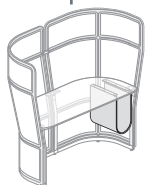

Desks

Single Desk

Double Desk
(Available with
Monitor Mount)

Privacy Desk
(Available left
or right)

Booths

Single Booth

Double Booth
(Available with
Height-Adjustable
Table)

Privacy Booth
(Available with booth
on left or right)

Corner Booth
(Available with booth
on left or right)

Conference Booth
(Available with
Monitor Mount)

Accessories

Soft Storage

Hideaway Power

Coat Hook

Square or
Rectangle Pillow

Bezel USB Module

Bezel Power Module

Height-Adjustable Table

Balance technology with comfort

Enable presenting and communicating with monitor mounts and integrated collaborative technology solutions such as Workware wireless. Stay connected and organized. Stow personal belongings – and keep devices charged – with intuitive accessories that provide storage, outlets, and USB ports for people on the go.