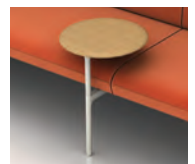

Corner Booth  
(Available with booth  
on left or right)

Conference Booth  
(Available with  
Monitor Mount)

**Accessories**

Soft Storage

Hideaway Power

Coat Hook

Square or  
Rectangle Pillow

Bezel USB Module

Bezel Power Module

Height-Adjustable Table

**Balance technology with comfort**

Enable presenting and communicating with monitor mounts and integrated collaborative technology solutions such as Workware wireless. Stay connected and organized. Stow personal belongings – and keep devices charged – with intuitive accessories that provide storage, outlets, and USB ports for people on the go.