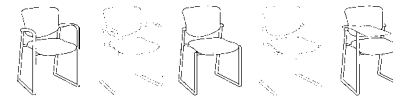

**S.E. Square Back**

Overall Height: 37" – 42" Seat Height: 16" – 21"  
 Overall Width: 25" Seat Width: 19.2"  
 Overall Depth: 25" – 27.5" Seat Depth: 15.5" – 18"

**Round Back**

**Desk High-Back**

Overall Height: 37.5" Seat Height: 15" – 20"  
 Overall Width: 20.5" – 27.25" Seat Width: 20.5"  
 Overall Depth: 25" Seat Depth: 16.5"

**Desk Mid-Back**

Overall Height: 34.5" Seat Height: 15" – 20"  
 Overall Width: 20.5" – 27.25" Seat Width: 20.5"  
 Overall Depth: 25" Seat Depth: 16.5"

**Improv Side Chairs:**

**Sled-Base Chairs**

Overall Height: 32" Seat Height: 18"  
 Overall Width: 22" Seat Width: 19"  
 Overall Depth: 21.5" Seat Depth: 18"