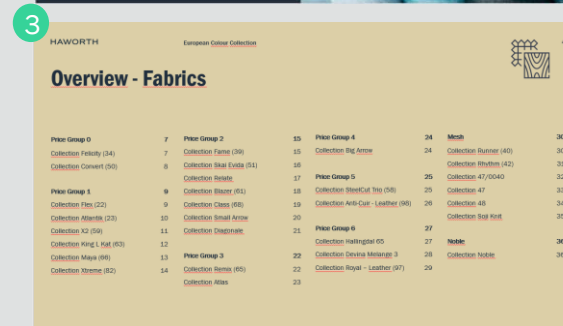

HAWORTH

European Colour Collection

Fabrics & Finishes

October, 2020

European Colour Collection Overview

The following overview explains how information is organized within this overview.

- 1 **Front Cover**
Includes title and date of most recent update
- 2 **Information Page**
- 3 **Table of Contents/Overview**
Table of contents with page numbers
- 4 **Section Pages**
Provides information on the fabric/finishes category
- 5 **Collection Pages**
Each page contains the following:
 - Provider/Manufacturer logo
 - Icon that links to Cleaning & Disinfecting pages
 - Icon that links back to Overview pages
 - Collection Name
 - Price Group Information
 - Collection Number
 - Material information
 - Colour Swatches with appropriate colour codes
 - Material Classifications
- 6 **Additional Information** – Product Care Instructions, Disinfecting Information+List