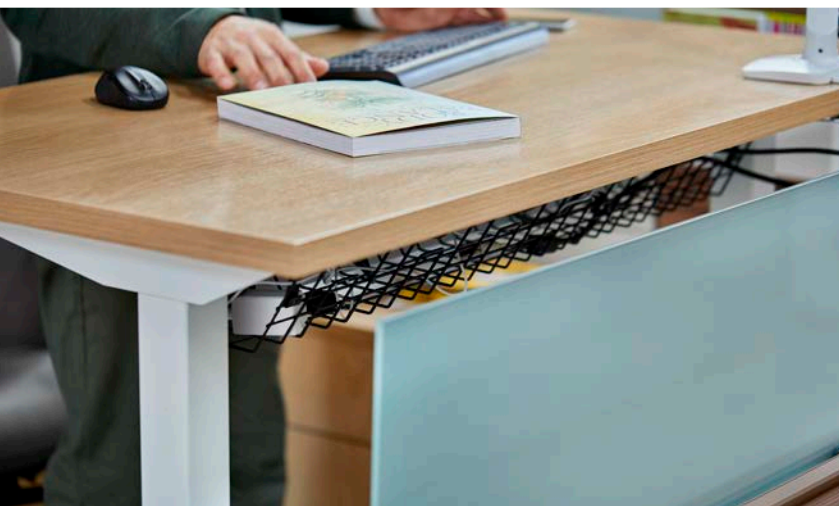

## Encourage Movement

Give people the choice to sit or stand and change postures throughout the day with Planes height-adjustable tables and benching. Both are available with either manual or electronic mechanisms to bring the worksurface to the desired height. With their clean, simple, crisp aesthetic, Planes fits into almost any environment.

## Enhance Learning

Planes training tables work together in dynamic applications to help ensure people stay engaged and connected with learning. Surfaces accommodate meetings and training sessions with technology devices for ad hoc or classroom-style settings. Planes training tables are designed for people to effortlessly move around and easily reconnect to power and data.

## Nurture Interaction

Planes tables allow people to quickly come together in a variety of ways—from formal meetings to spontaneous interaction. Conference tables create a strong statement with smart surface cutouts, power distribution, and wire management. Multiple surface options, varied table heights, and a cohesive aesthetic optimize collaboration in lounge and social settings. Complement interactive activities with carts, credenzas, easels, and information boards that bring design continuity to any space.