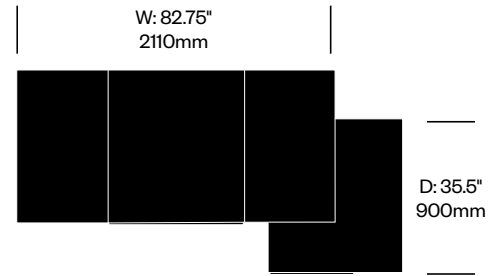

C.E.O. Cube

Poltrona Frau | Lella and Massimo Vignelli | 2008 | Imported from Italy

To order, specify:

1. Product number
2. Top side panels and leg panels surface and color
3. Top central panel leather color
4. Cube leather color