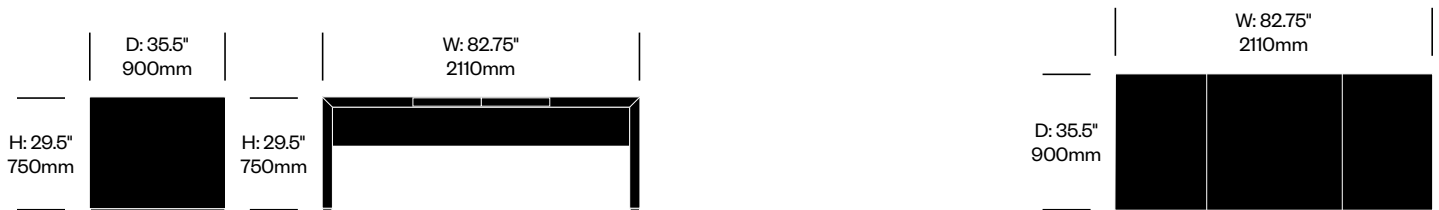

1. Product number
2. Top side panels and leg panels surface and color
3. Top central panel leather color

Desk	Number	List Price
Wood with Leather Central Panel	HCPF-CEOH-N	9,910.00
Leather with Leather Central Panel	HCPF-CEOE-N	10,110.00