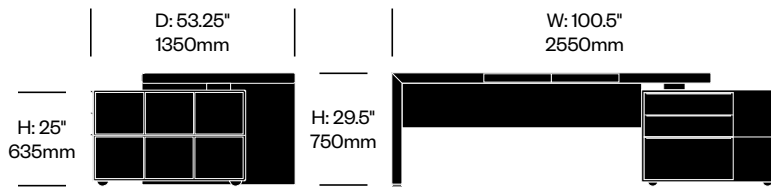

C.E.O. Cube

Poltrona Frau | Lella and Massimo Vignelli | 2008 | Imported from Italy

To order, specify:

1. Product number
2. Top side panels and leg panels surface and color
3. Top central panel leather color
4. Cube leather color