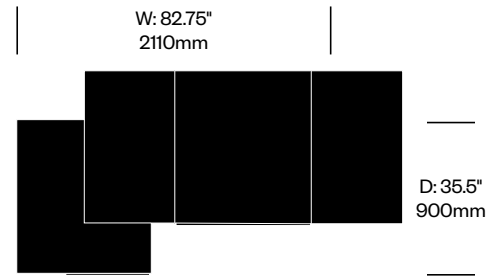

Desk with Cube on Right and with Modesty Panel

	Number	List Price
Wood with Leather Central Panel	HCPF-CEOW-WR	17,370.00
Leather with Leather Central Panel	HCPF-CEOL-WR	18,400.00