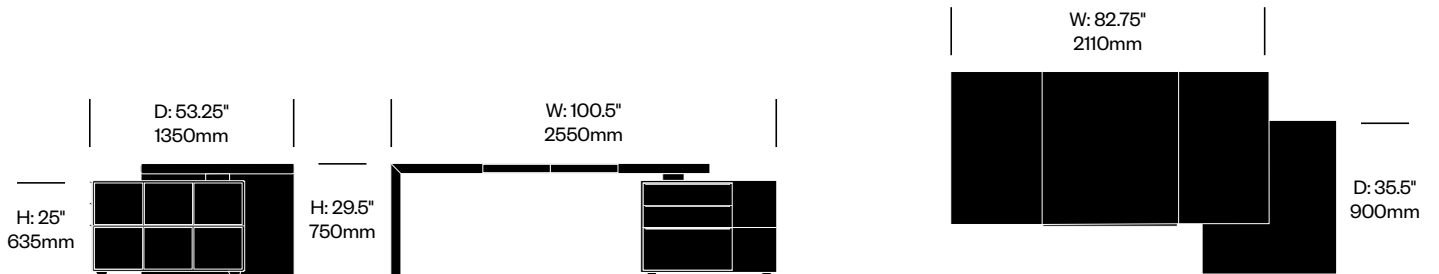

Desk with Cube on Right	Number	List Price
Wood with Leather Central Panel	HCPF-CEOW-NR	16,170.00
Leather with Leather Central Panel	HCPF-CEOL-NR	17,200.00