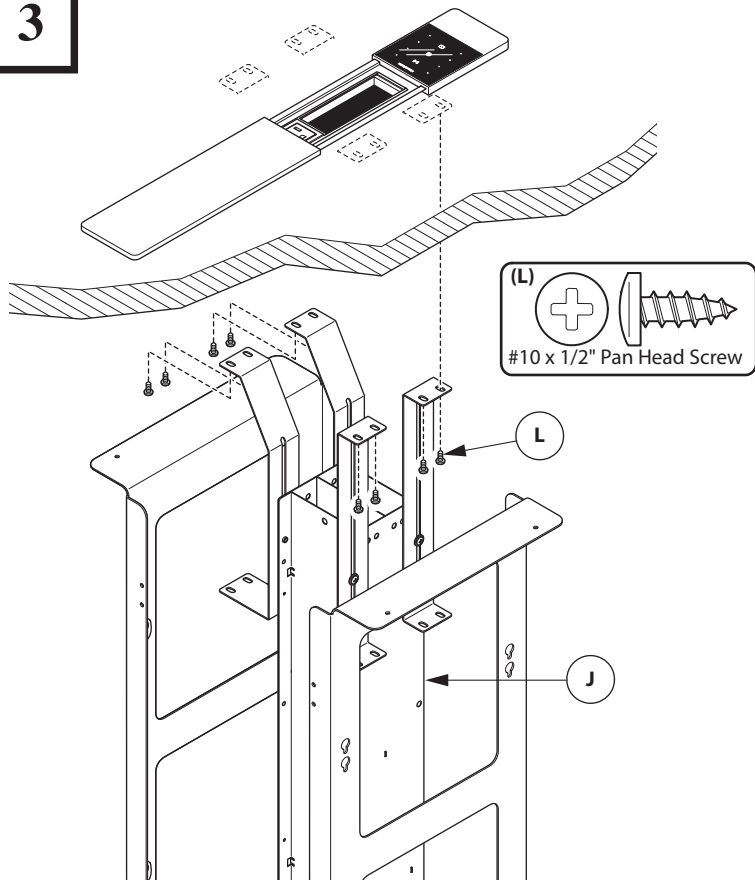

3

4

5

6 CABLE BOX

4 CABLE BOX

2 CABLE BOX

CUSTOMER SERVICE PHONE: 1-800-426-8562

HAWORTH®

E.C.O. No: 298-731

Page: 2 of 4

Part No: 7029-9857

Rev: E