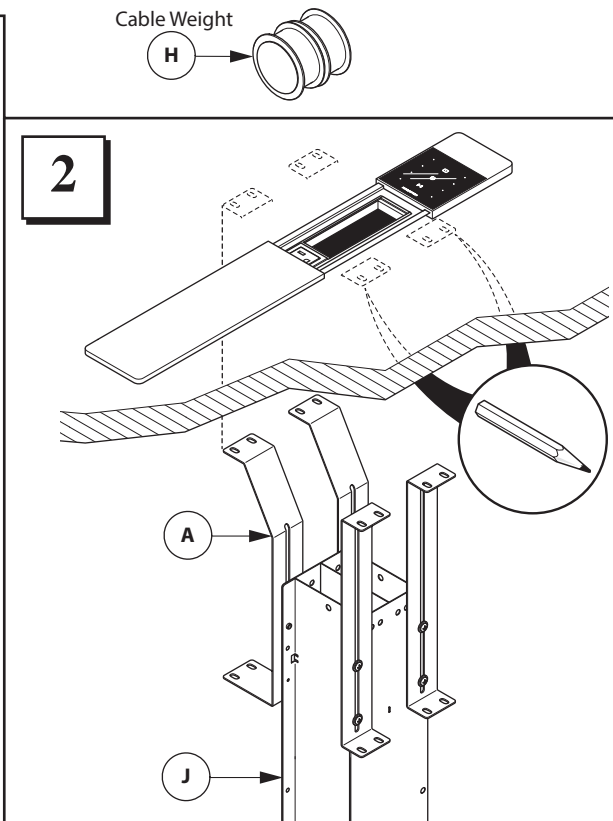

PLANES[®] Cable Retractor Installation Instructions

Tools Required

6 CABLE BOX

OR

4 CABLE BOX

OR

2 CABLE BOX

CUSTOMER SERVICE PHONE: 1-800-426-8562