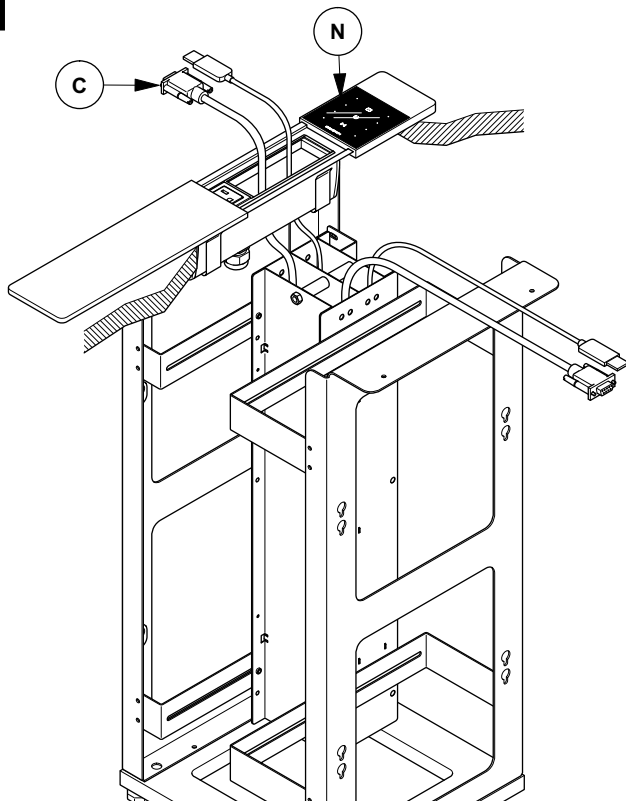

5

6

7

8

CUSTOMER SERVICE PHONE: 1-800-426-8562