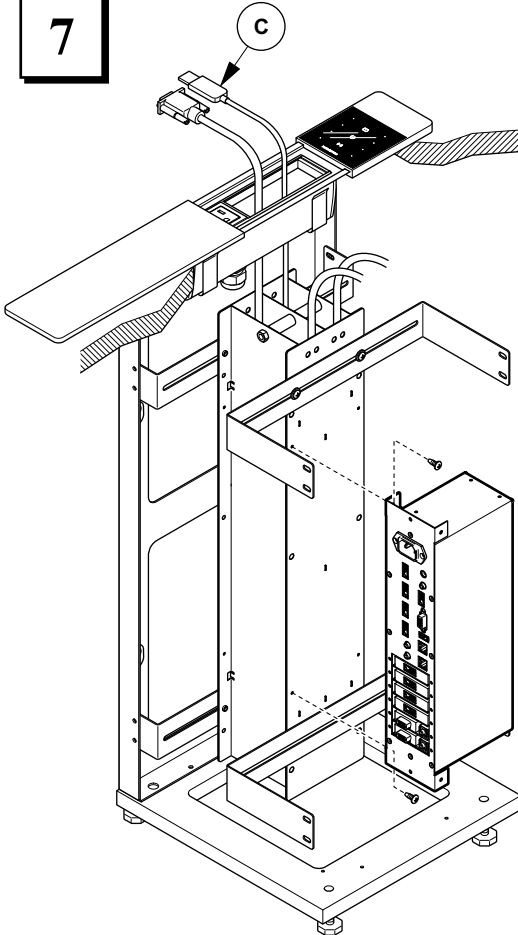

5

6

7

8

CUSTOMER SERVICE PHONE: 1-800-426-8562