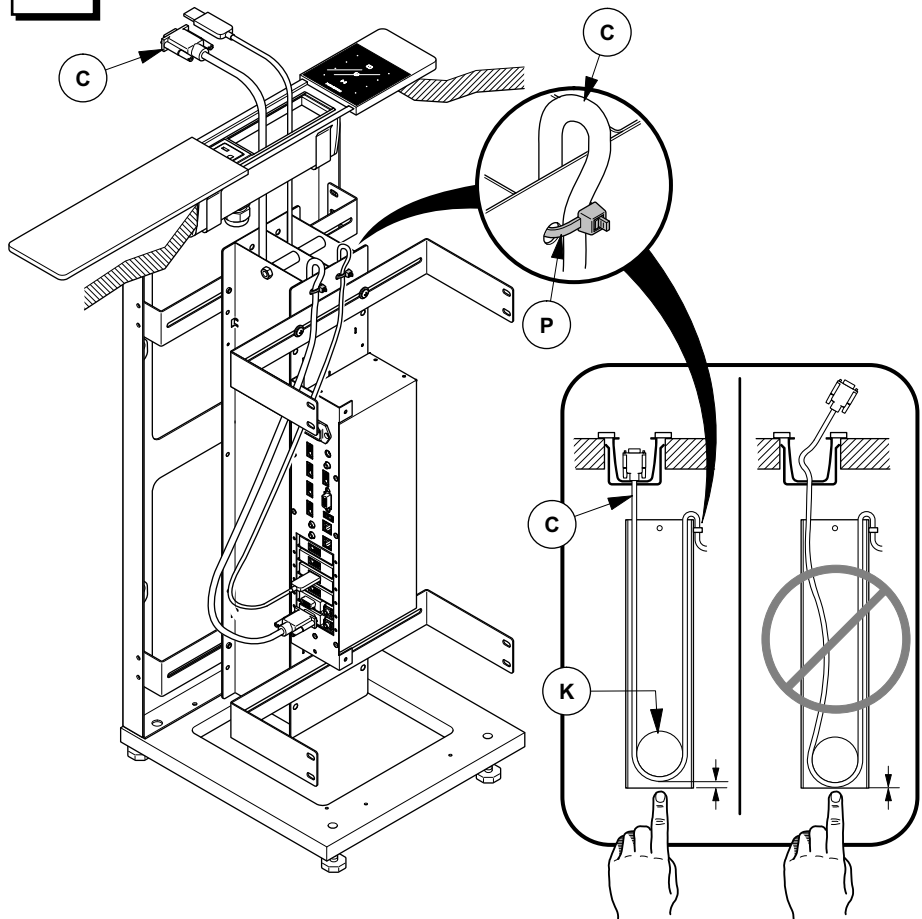

5

6

7

8

CUSTOMER SERVICE PHONE: 1-800-426-8562