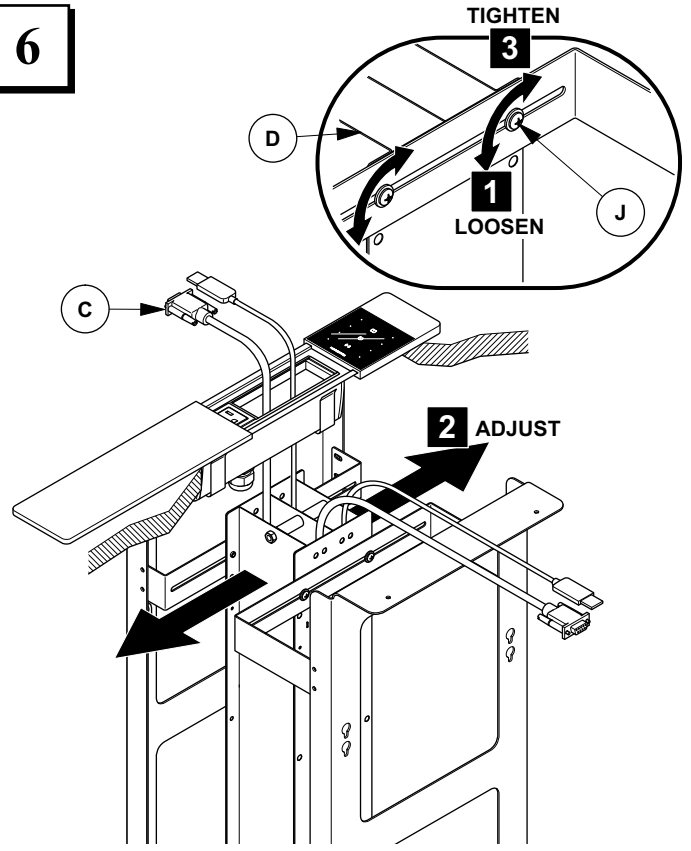

5

6

7

8

CUSTOMER SERVICE PHONE: 1-800-426-8562