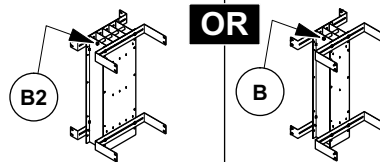

3

4

4 CABLE BOX

2 CABLE BOX

OR

CUSTOMER SERVICE PHONE: 1-800-426-8562

HAWORTH®

E.C.O. No: 298-691