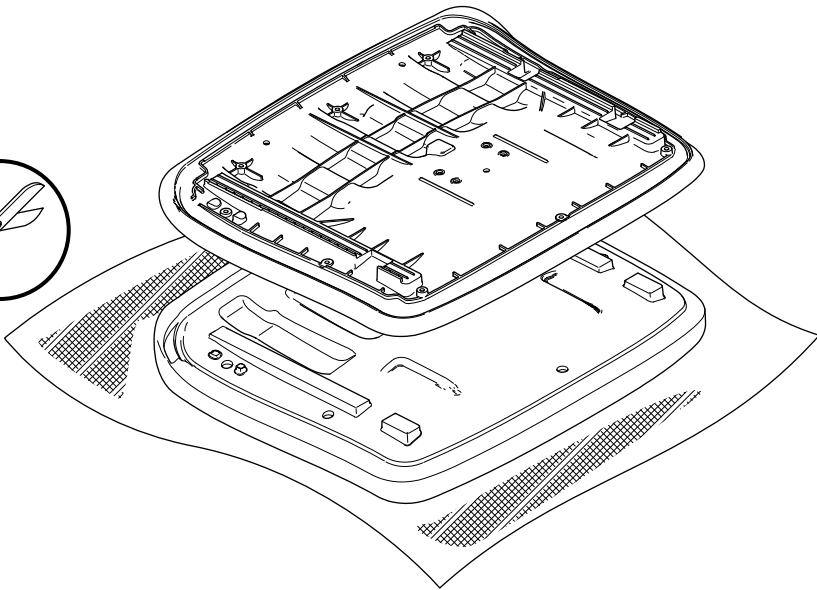

16

 RECYCLE BINS

BRASS

PLASTIC

STEEL

CUSTOMER SERVICE PHONE: 1-800-426-8562

HAWORTH

17