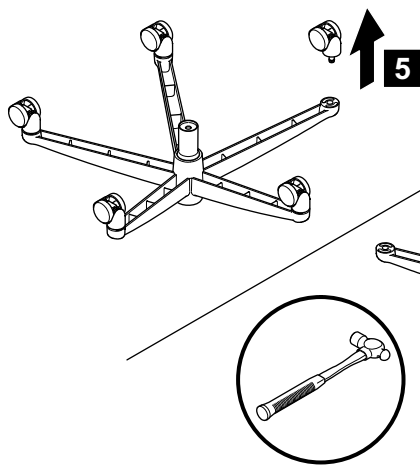

RECYCLE BINS

7

RECYCLE BINS

CUSTOMER SERVICE PHONE: 1-800-426-8562

HAWORTH®

Page: 3 OF 6

8

RECYCLE BINS