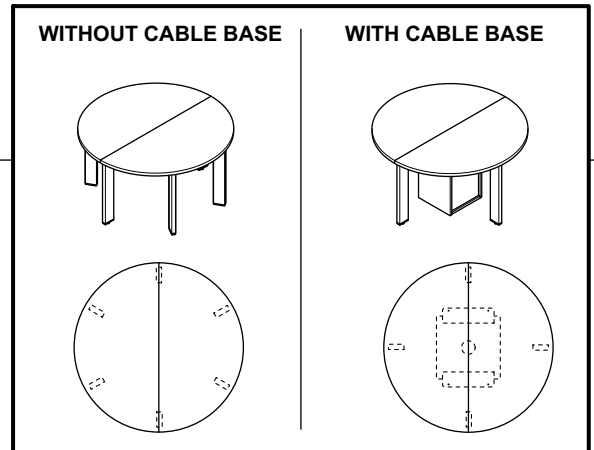

PLANES®

Cable Base Installation Instructions

Tools Required

FOR STARNDARD TOPS **2" TOPS (CENTER MOUNTED)**

FOR BOTTOM CABLE ROUTING

ROUTE CORDS **STANDARD** **2" TOPS (CENTER MOUNTED)**