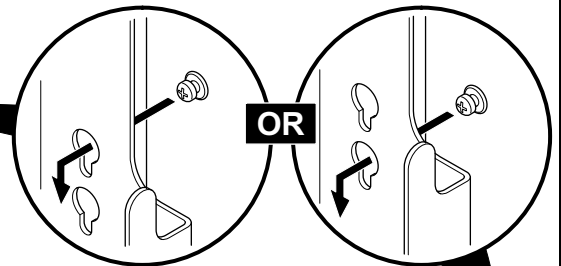

PLANES®

Cable Base Installation Instructions

Tools Required

FOR STARNDARD TOPS **2" TOPS (CENTER MOUNTED)**

FOR BOTTOM CABLE ROUTING

ROUTE CORDS **STANDARD** **2" TOPS (CENTER MOUNTED)**