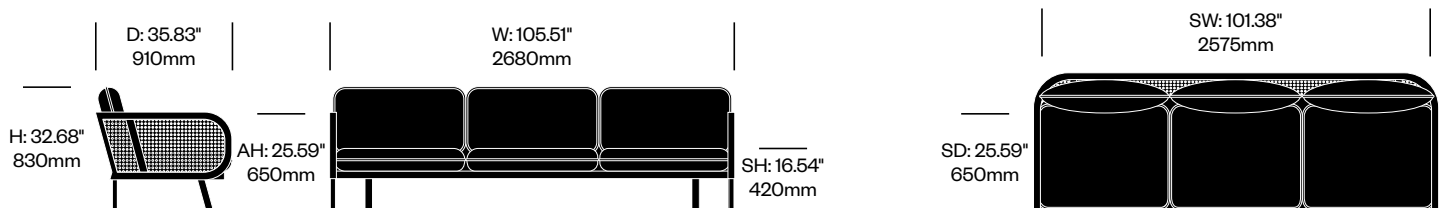

Three Seat Sofa	Number	Grade A	Grade B	Grade C	Grade D	Grade E	Grade F
Fabric with Natural Ash	HCBZ-CNL3-2	12,735.00	13,161.00	13,372.00	13,491.00	14,090.00	14,408.00
Fabric with Black Stained Ash	HCBZ-CNL3-2	13,115.00	13,541.00	13,753.00	13,871.00	14,469.00	14,787.00