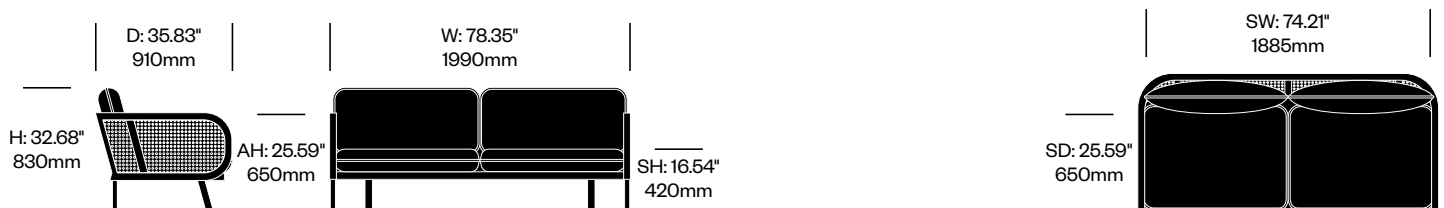

## To order, specify:

1. Product number
2. Upholstery and color
3. Frame wood color

Lounge Chair	Number	Grade A	Grade B	Grade C	Grade D	Grade E	Grade F
Fabric with Natural Ash	HCBZ-CNL1-2	5,992.00	6,137.00	6,209.00	6,249.00	6,453.00	6,561.00
Fabric with Black Stained Ash	HCBZ-CNL1-2	6,172.00	6,316.00	6,388.00	6,428.00	6,632.00	6,740.00