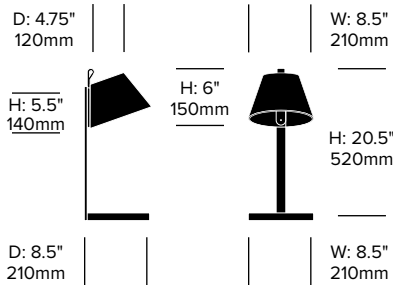

Lana

Pablo Designs | Pablo Studio | 2015 | Imported from China

To order, specify:

1. Product number
2. Shade fabric color
3. Base trim color

Small Table Light	Number	List Price
Standard Base Trim	HCPL-LNT1-08	330.00
Premium Base Trim	HCPL-LNT1-08	340.00