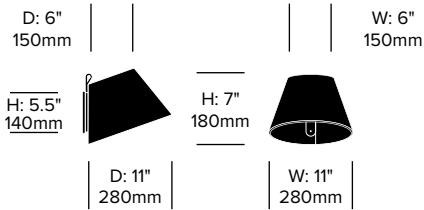

# Lana

Pablo Designs | Pablo Studio | 2015 | Imported from China

**To order, specify:**

1. Product number
2. Shade fabric color

Small Shade	Number	List Price
	HCPL-LNS1-08	245.00

Medium Shade	Number	List Price
	HCPL-LNS2-11	295.00