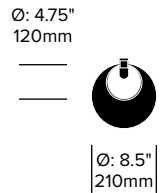

Lana

Pablo Designs | Pablo Studio | 2015 | Imported from China

To order, specify:

1. Product number
2. Shade fabric color

Small Shade	Number	List Price
	HCPL-LNS1-08	245.00