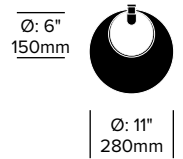

# Lana

Pablo Designs | Pablo Studio | 2015 | Imported from China

**To order, specify:**

1. Product number
2. Shade fabric color

Small Shade	Number	List Price
	HCPL-LNS1-08	245.00

Medium Shade	Number	List Price
	HCPL-LNS2-11	295.00