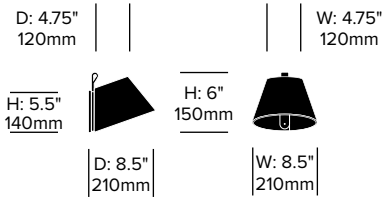

Lana

Pablo Designs | Pablo Studio | 2015 | Imported from China

To order, specify:

1. Product number
2. Shade fabric color

Small Shade	Number	List Price
	HCPL-LNS1-08	245.00