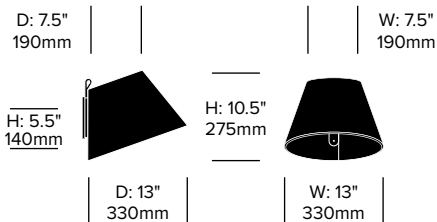

# Lana

Pablo Designs | Pablo Studio | 2015 | Imported from China

**To order, specify:**

1. Product number
2. Shade fabric color

Small Shade	Number	List Price
	HCPL-LNS1-08	245.00

Medium Shade	Number	List Price
	HCPL-LNS2-11	295.00