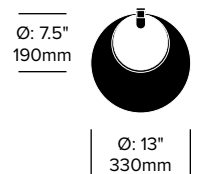

# Lana

Pablo Designs | Pablo Studio | 2015 | Imported from China

**To order, specify:**

1. Product number
2. Shade fabric color

Small Shade	Number	List Price
	HCPL-LNS1-08	245.00

Medium Shade	Number	List Price
	HCPL-LNS2-11	295.00