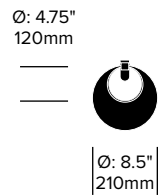

Lana

Pablo Designs | Pablo Studio | 2015 | Imported from China

To order, specify:

1. Product number
2. Shade fabric color
3. Base trim color

Small Table Light	Number	List Price
Standard Base Trim	HCPL-LNT1-08	330.00
Premium Base Trim	HCPL-LNT1-08	340.00