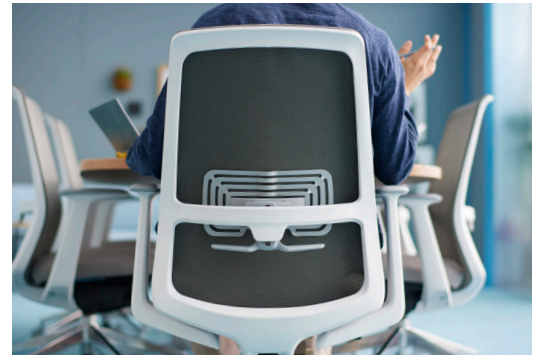

HAWORTH

Task Seating

Soji

Soji™ is a highly-adjustable task chair with more ergonomic options than most in its class. Designed for a vast range of users in a variety of applications, Soji provides people with effortless comfort and efficiently satisfies workplace well-being strategies.

Features

- Comfort and ergonomic support for users from 5' tall and 90 lbs. to 6' 4" and 275 lbs., warranted up to 325 lbs.
- Simple, easy-to-operate controls for user customization
- Patented, height-adjustable lumbar support
- Waterfall seat edge minimizes pressure on the back of the legs
- Fixed arms, height-adjustable arms, 4D, and armless options
- Intelligent synchronized tilt, forward tilt, and back lock support a variety of positions and workstyles
- Standard knit back in 11 colors; upholstered back option offered in Haworth standard fabrics, leather, and faux leather