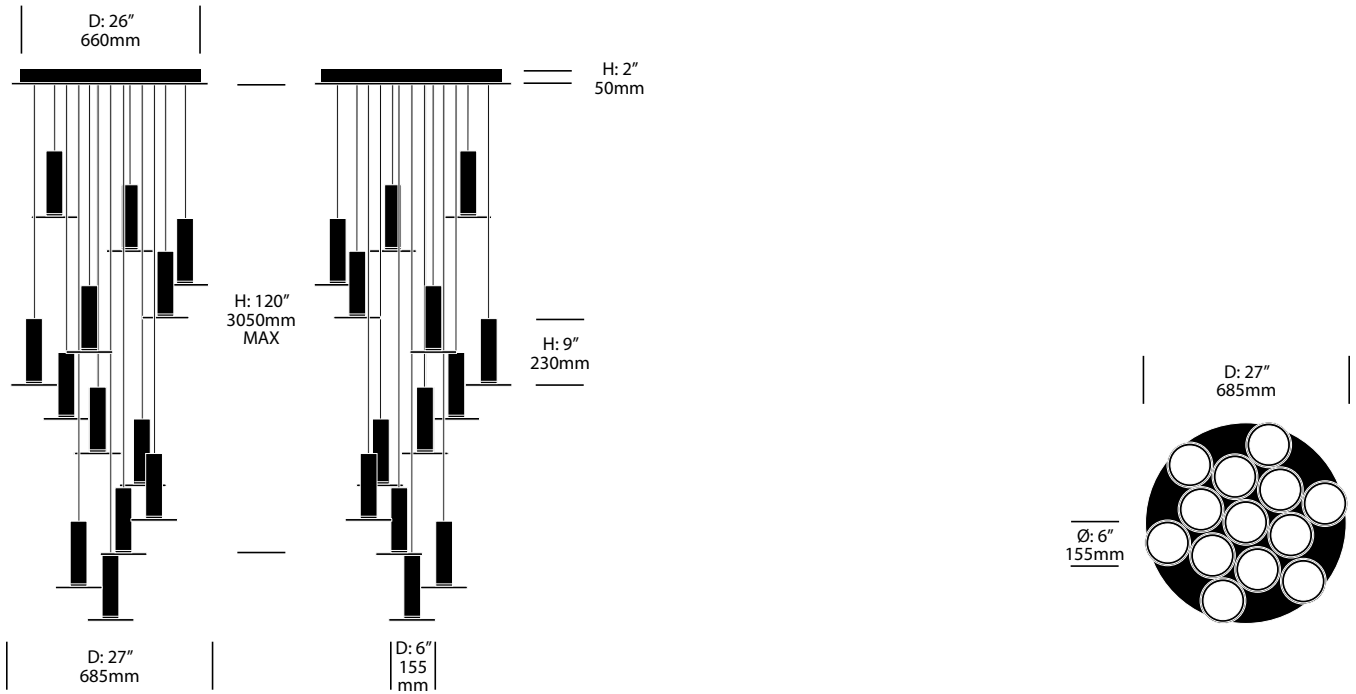

Cielo

Pablo Designs | Pablo Studio | 2012 | Imported from China

FEATURES AND SPECIFICATIONS

Voltage:	120V 60Hz
Power consumption:	8 watts per light
Color temperature:	3000K
Luminosity:	380 lumens per light
Luminaire efficacy:	48 lumens/watt
Color rendition index:	85
Rated lifespan:	50,000 hours
Bulb type:	glare free LED flat panel
Cord length:	10 feet, field cuttable

Cielo

Pablo Designs | Pablo Studio | 2012 | Imported from China

To order, specify:

1. Product number
2. Light, bezel, and cord color combination

Pendant with Five Lights	Number	List Price
Standard Trim	LEP5-1810	1,550.00
Premium Trim	LEP5-1810	1,750.00

Pendant with Seven Lights	Number	List Price
Standard Trim	LEP7-1810	2,170.00
Premium Trim	LEP7-1810	2,450.00

Cielo

Pablo Designs | Pablo Studio | 2012 | Imported from China

To order, specify:

1. Product number
2. Light, bezel, and cord color combination