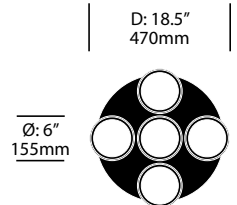

Cielo

Pablo Designs | Pablo Studio | 2012 | Imported from China

FEATURES AND SPECIFICATIONS

Voltage:	120V 60Hz
Power consumption:	8 watts per light
Color temperature:	3000K
Luminosity:	380 lumens per light
Luminaire efficacy:	48 lumens/watt
Color rendition index:	85
Rated lifespan:	50,000 hours
Bulb type:	glare free LED flat panel
Cord length:	10 feet, field cuttable

Pendant with One Light	Number	List Price
Standard Trim	LEP1-0610	310.00
Premium Trim	LEP1-0610	350.00

Pendant with Three Lights	Number	List Price
Standard Trim	LEP3-1210	930.00
Premium Trim	LEP3-1210	1,050.00

Cielo

Pablo Designs | Pablo Studio | 2012 | Imported from China

To order, specify:

1. Product number
2. Light, bezel, and cord color combination

Pendant with Five Lights	Number	List Price
Standard Trim	LEP5-1810	1,550.00
Premium Trim	LEP5-1810	1,750.00