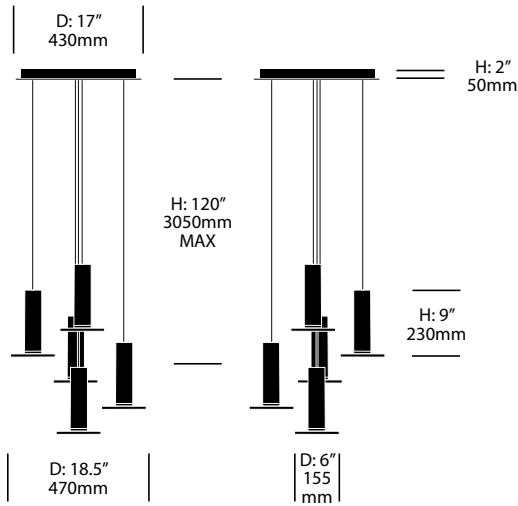

Cielo

Pablo Designs | Pablo Studio | 2012 | Imported from China

FEATURES AND SPECIFICATIONS

Voltage:	120V 60Hz
Power consumption:	8 watts per light
Color temperature:	3000K
Luminosity:	380 lumens per light
Luminaire efficacy:	48 lumens/watt
Color rendition index:	85
Rated lifespan:	50,000 hours
Bulb type:	glare free LED flat panel
Cord length:	10 feet, field cuttable

Pendant with One Light	Number	List Price
Standard Trim	LEP1-0610	310.00
Premium Trim	LEP1-0610	350.00

Pendant with Three Lights	Number	List Price
Standard Trim	LEP3-1210	930.00
Premium Trim	LEP3-1210	1,050.00

Cielo

Pablo Designs | Pablo Studio | 2012 | Imported from China

To order, specify:

1. Product number
2. Light, bezel, and cord color combination

Pendant with Five Lights	Number	List Price
Standard Trim	LEP5-1810	1,550.00
Premium Trim	LEP5-1810	1,750.00

Pendant with Seven Lights	Number	List Price
Standard Trim	LEP7-1810	2,170.00
Premium Trim	LEP7-1810	2,450.00

Cielo

Pablo Designs | Pablo Studio | 2012 | Imported from China

To order, specify:

1. Product number
2. Light, bezel, and cord color combination