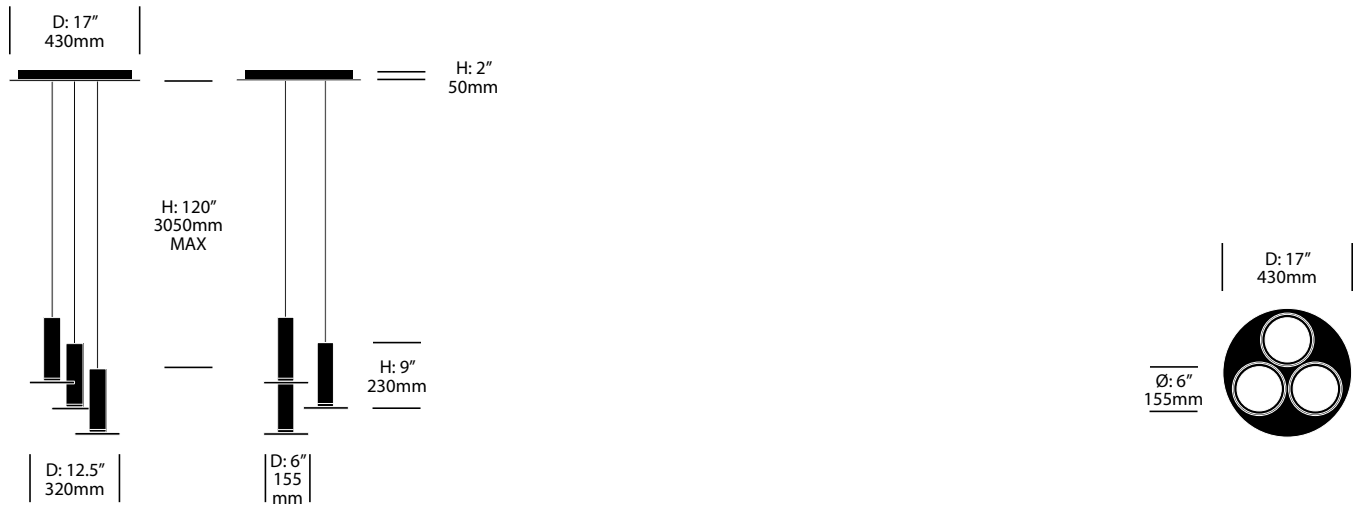

Cielo

Pablo Designs | Pablo Studio | 2012 | Imported from China

FEATURES AND SPECIFICATIONS

Voltage:	120V 60Hz
Power consumption:	8 watts per light
Color temperature:	3000K
Luminosity:	380 lumens per light
Luminaire efficacy:	48 lumens/watt
Color rendition index:	85
Rated lifespan:	50,000 hours
Bulb type:	glare free LED flat panel
Cord length:	10 feet, field cuttable

Premium Trim

Satin Aluminum Light, Satin Aluminum Bezel,
Grey Cord (TR-E05)

Cielo

Pablo Designs | Pablo Studio | 2012 | Imported from China

To order, specify:

1. Product number
2. Light, bezel, and cord color combination

Pendant with One Light	Number	List Price
Standard Trim	LEP1-0610	310.00
Premium Trim	LEP1-0610	350.00

Pendant with Three Lights	Number	List Price
Standard Trim	LEP3-1210	930.00
Premium Trim	LEP3-1210	1,050.00

Cielo

Pablo Designs | Pablo Studio | 2012 | Imported from China

To order, specify:

1. Product number
2. Light, bezel, and cord color combination

Pendant with Five Lights	Number	List Price
Standard Trim	LEP5-1810	1,550.00
Premium Trim	LEP5-1810	1,750.00