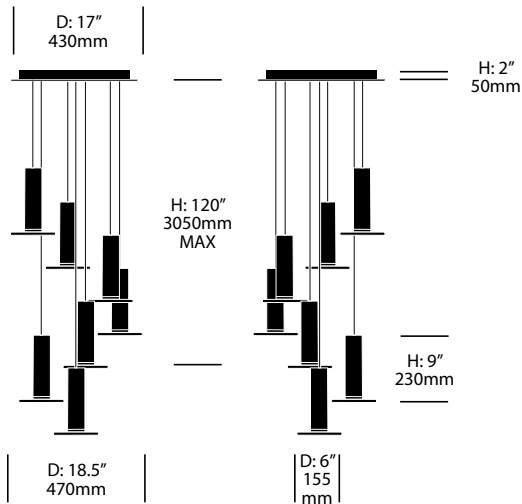

Cielo

Pablo Designs | Pablo Studio | 2012 | Imported from China

FEATURES AND SPECIFICATIONS

Voltage:	120V 60Hz
Power consumption:	8 watts per light
Color temperature:	3000K
Luminosity:	380 lumens per light
Luminaire efficacy:	48 lumens/watt
Color rendition index:	85
Rated lifespan:	50,000 hours
Bulb type:	glare free LED flat panel
Cord length:	10 feet, field cuttable

Pendant with One Light	Number	List Price
Standard Trim	LEP1-0610	310.00
Premium Trim	LEP1-0610	350.00

Pendant with Three Lights	Number	List Price
Standard Trim	LEP3-1210	930.00
Premium Trim	LEP3-1210	1,050.00

Cielo

Pablo Designs | Pablo Studio | 2012 | Imported from China

To order, specify:

1. Product number
2. Light, bezel, and cord color combination

Pendant with Five Lights	Number	List Price
Standard Trim	LEP5-1810	1,550.00
Premium Trim	LEP5-1810	1,750.00

Pendant with Seven Lights	Number	List Price
Standard Trim	LEP7-1810	2,170.00
Premium Trim	LEP7-1810	2,450.00

Cielo

Pablo Designs | Pablo Studio | 2012 | Imported from China

To order, specify:

1. Product number
2. Light, bezel, and cord color combination