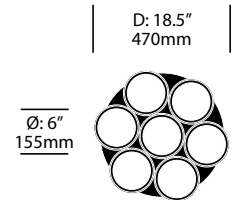

Cielo

Pablo Designs | Pablo Studio | 2012 | Imported from China

FEATURES AND SPECIFICATIONS

Voltage:	120V 60Hz
Power consumption:	8 watts per light
Color temperature:	3000K
Luminosity:	380 lumens per light
Luminaire efficacy:	48 lumens/watt
Color rendition index:	85
Rated lifespan:	50,000 hours
Bulb type:	glare free LED flat panel
Cord length:	10 feet, field cuttable

Cielo

Pablo Designs | Pablo Studio | 2012 | Imported from China

To order, specify:

1. Product number
2. Light, bezel, and cord color combination

Pendant with Five Lights	Number	List Price
Standard Trim	LEP5-1810	1,550.00
Premium Trim	LEP5-1810	1,750.00

Pendant with Seven Lights	Number	List Price
Standard Trim	LEP7-1810	2,170.00
Premium Trim	LEP7-1810	2,450.00

Cielo

Pablo Designs | Pablo Studio | 2012 | Imported from China

To order, specify:

1. Product number
2. Light, bezel, and cord color combination