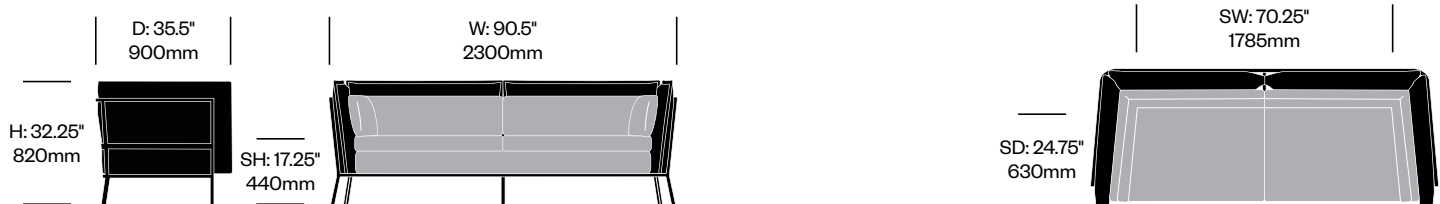

Three Seat Sofa	Number	COM/COL	List Price
Leather	HCCE-BK3P-1	8,190.00	10,830.00
Fabric	HCCE-BK3P-2	7,845.00	9,220.00
Faux Leather	HCCE-BK3P-3	7,845.00	8,190.00