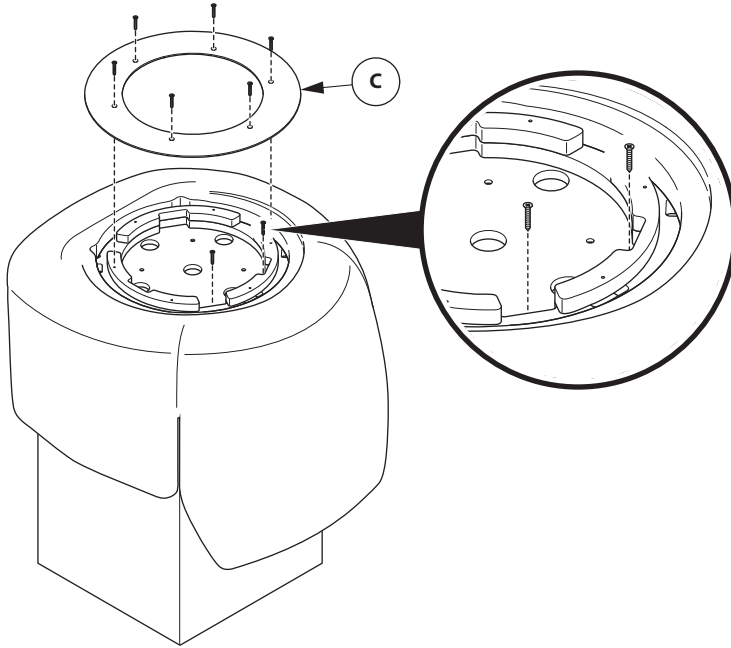

**FOR SWIVEL BASE**

**2** Swivel (B)

**RECYCLE BINS**

**STEEL**

**WOOD**

CUSTOMER SERVICE PHONE: 1-800-426-8562

FOR SWIVEL BASE

3

Close out plate (C)

RECYCLE BINS

STEEL

FOR SEAT

4

Seat (D)

RECYCLE BINS

FOAM